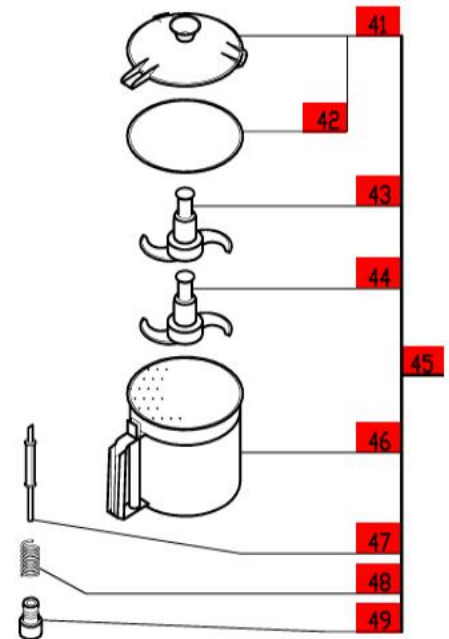

R4Y Series A

Series A, Serial Numbers R4YxxxxxxA
 1- Speed, 120 Volt, 1 Phase, 60Hz., 1 HP.
 1725 RPM, 12 Amps

Click on Red Dot
 OR
 Call us
 800-465-6060