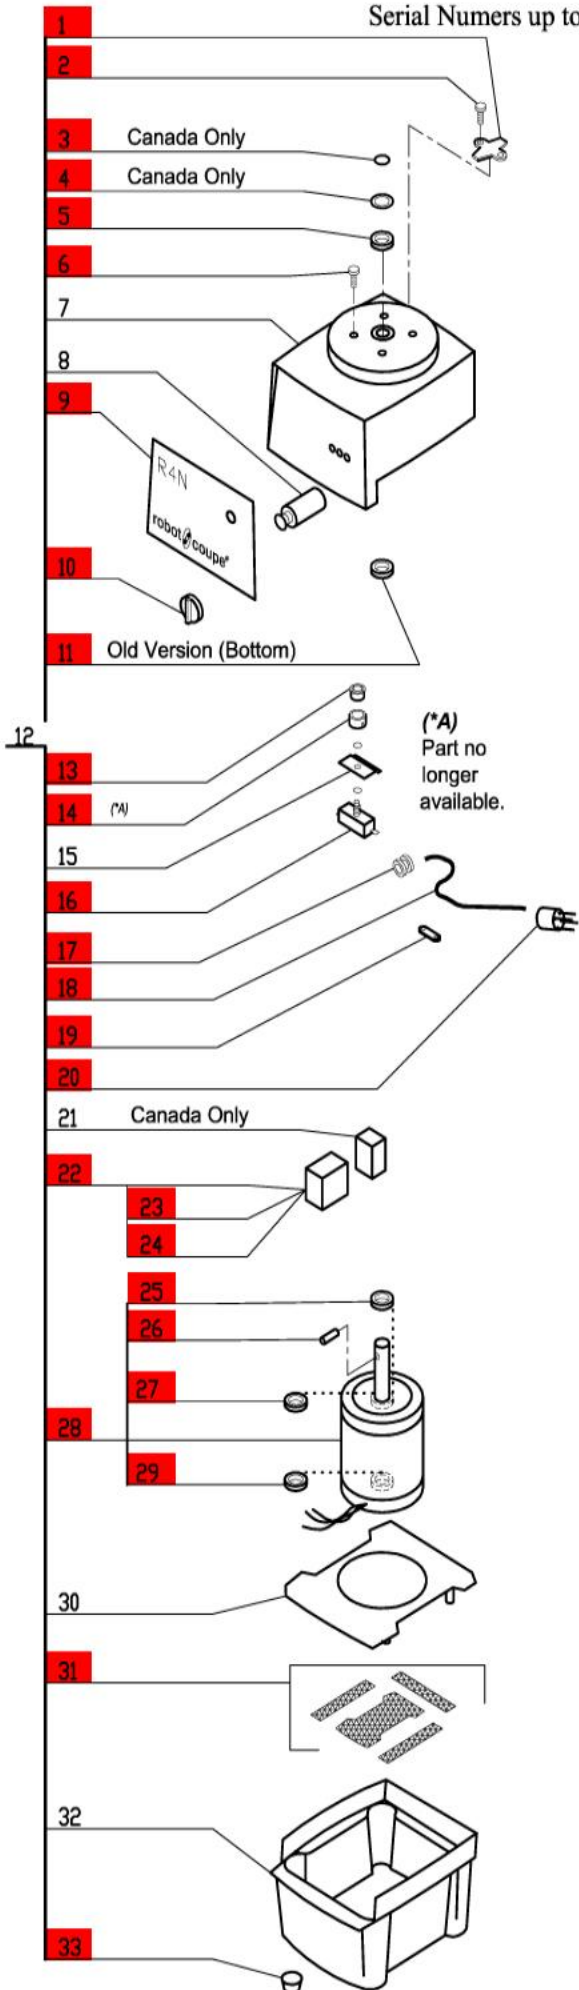

Machines manufactured before March of 1996

Serial Numbers up to JA007125N, numbers JA007214N to JA007232N

also, JA007233A and above.

Use **R** Designated Plates.

**Click on Red Dot
OR
Call us
800-465-6060**