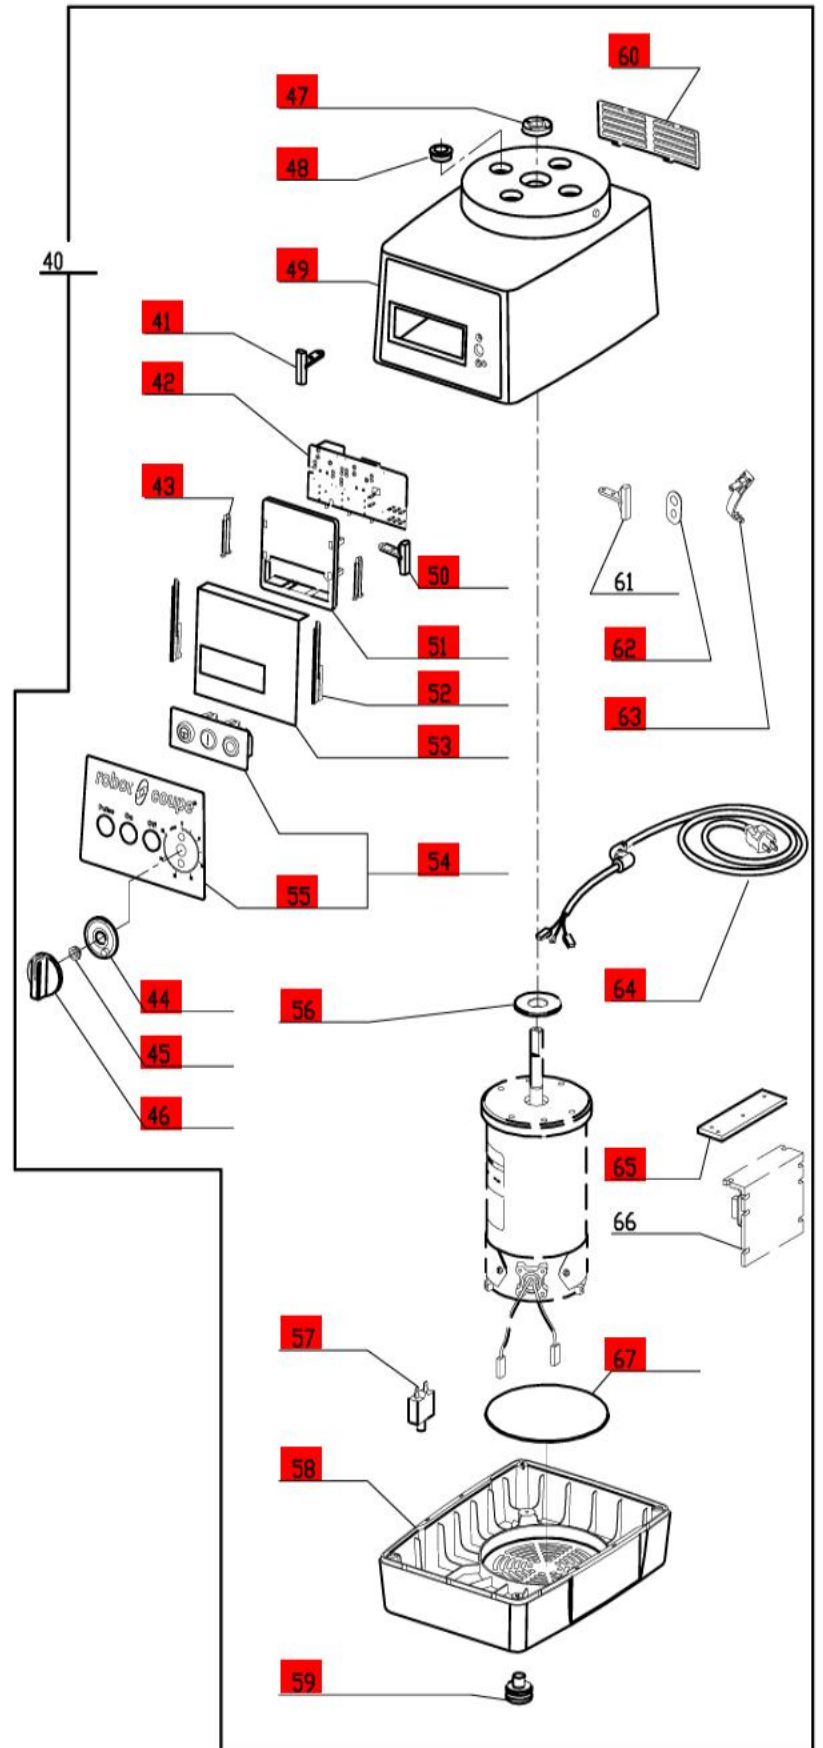

# R402 V B

Serial Numbers 411xxxxx03  
120 Volt, 1 Phase, 60Hz., 1.3 HP  
Variable-Speed 370-3450 RPM, 12 Amps

Click on Red Dot  
OR  
Call us  
800-465-6060