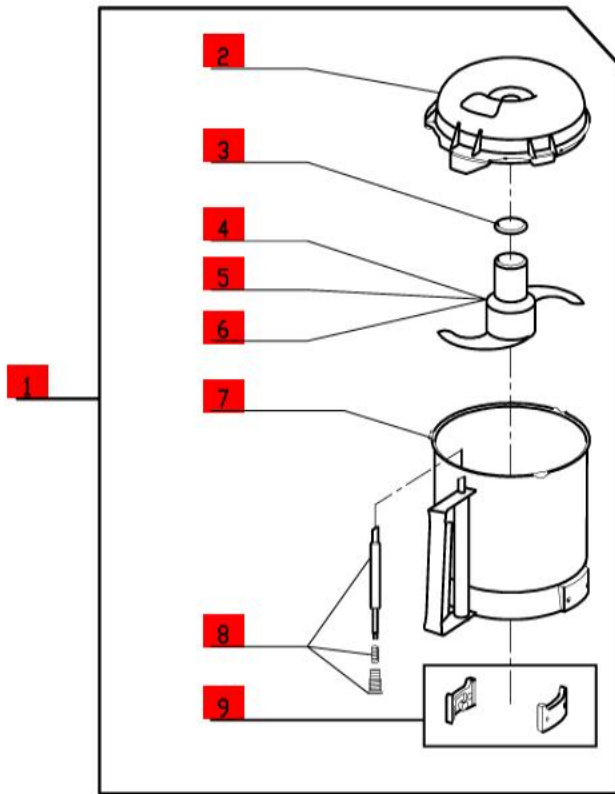

# R402 V B

Serial Numbers 411xxxxx03  
120 Volt, 1 Phase, 60Hz., 1.3 HP  
Variable-Speed 370-3450 RPM, 12 Amps

Click on Red Dot  
OR  
Call us  
800-465-6060