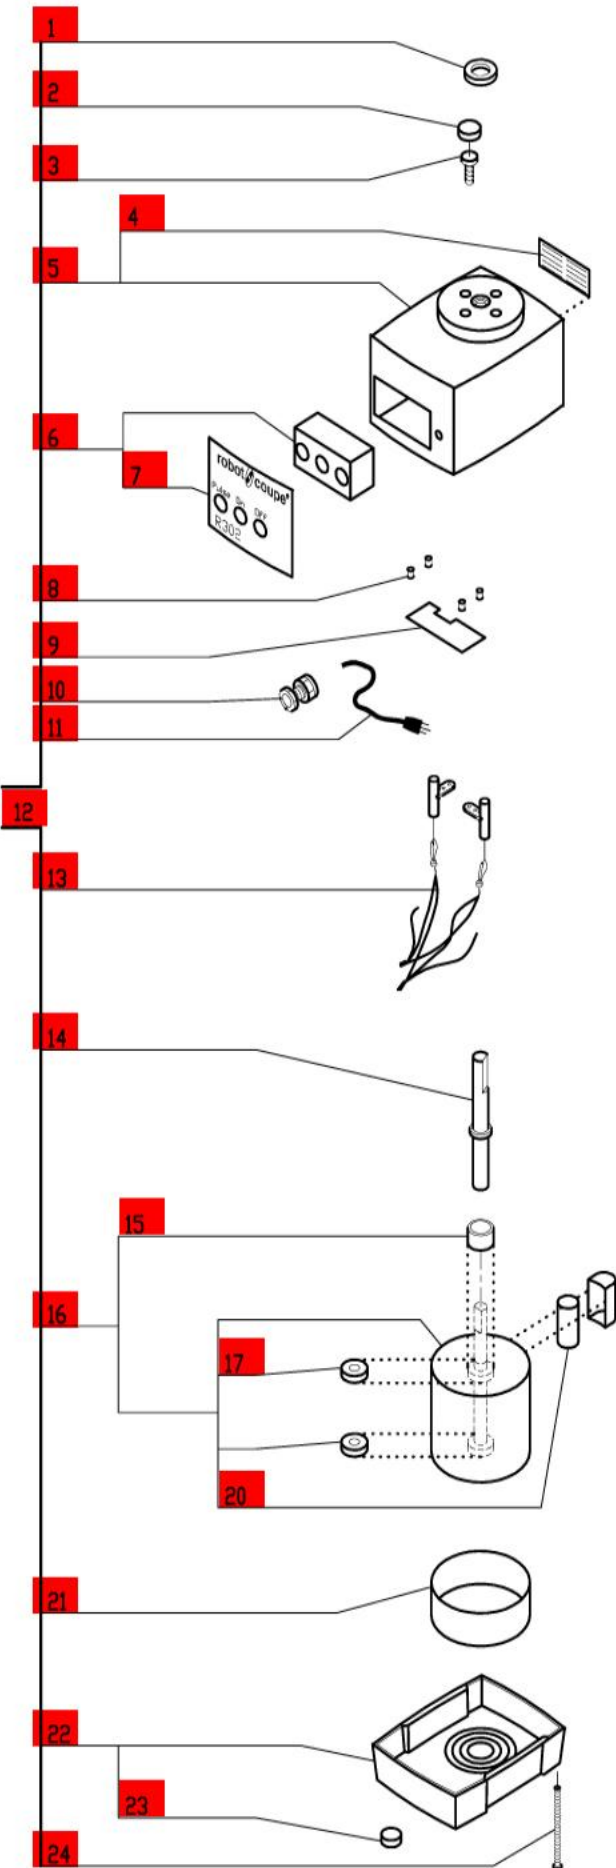

1- Speed, 120 Volt, 1 Phase, 60Hz., 1/2 HP.

1725 RPM, 7.2 Amps

Click on Red Dot  
OR  
Call us  
800-465-6060

### ACCESSORIES