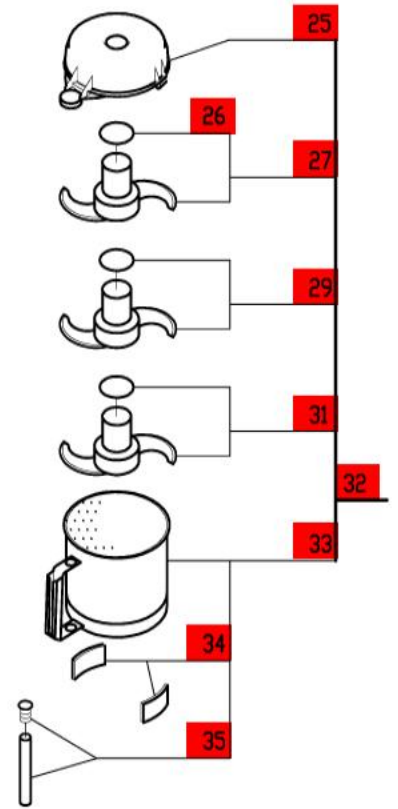

1- Speed, 120 Volt, 1 Phase, 60Hz., 1/2 HP.

1725 RPM, 7.2 Amps

Click on Red Dot  
OR  
Call us  
800-465-6060

### ACCESSORIES