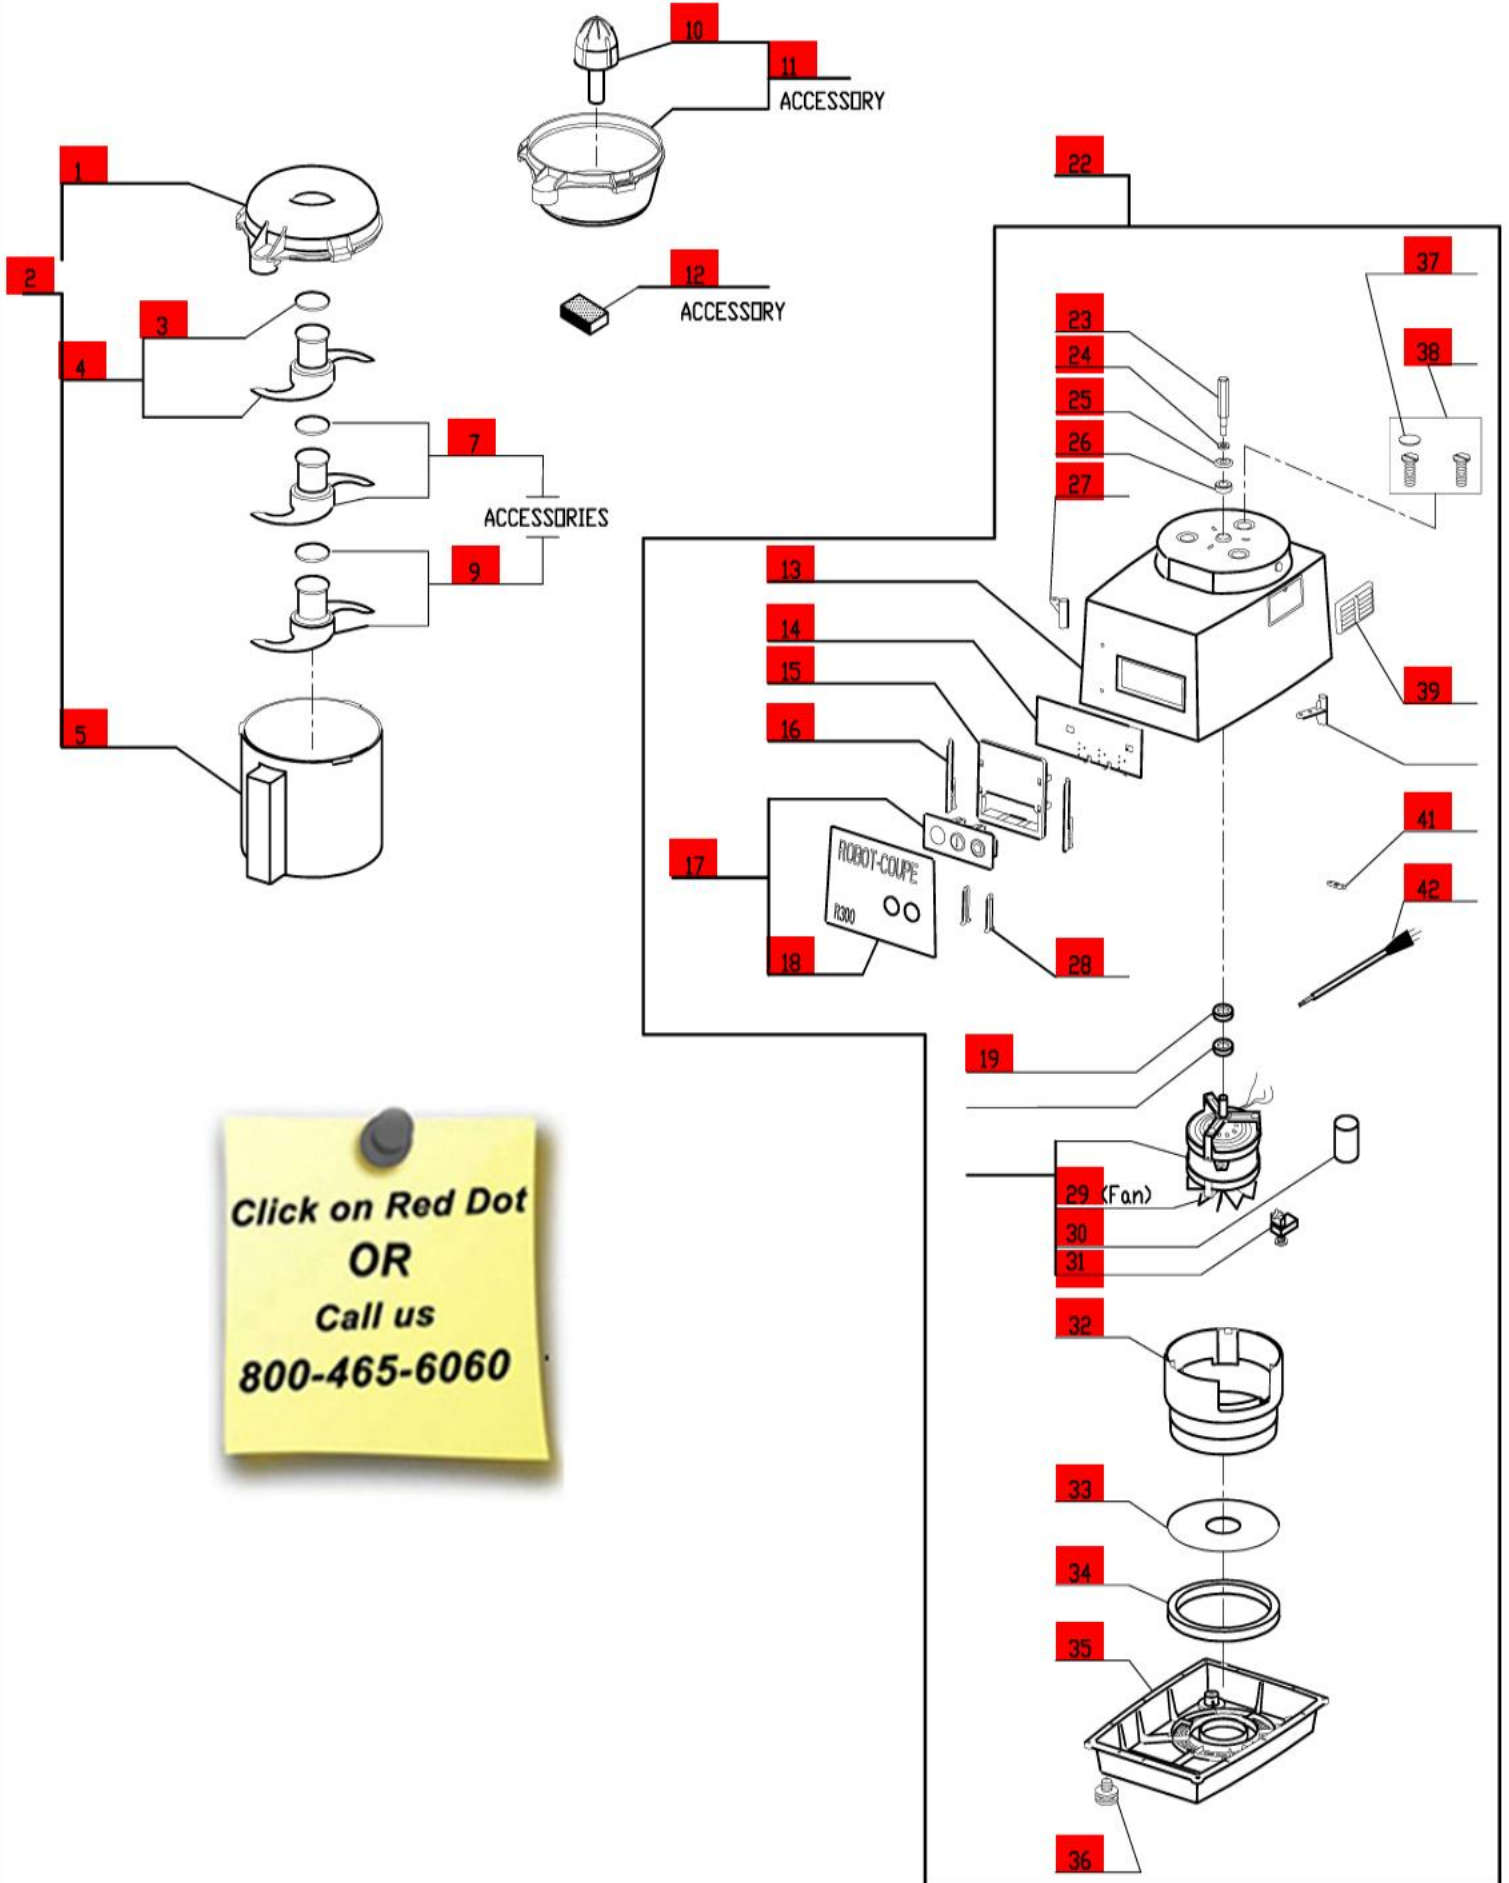

# R300B Series C

Series C Machines # 258xxxxx03

1- Speed, 120 Volt, 1 Phase, 60Hz., 1/2 HP.  
1725 RPM, 9 Amps

Click on Red Dot  
OR  
Call us  
800-465-6060