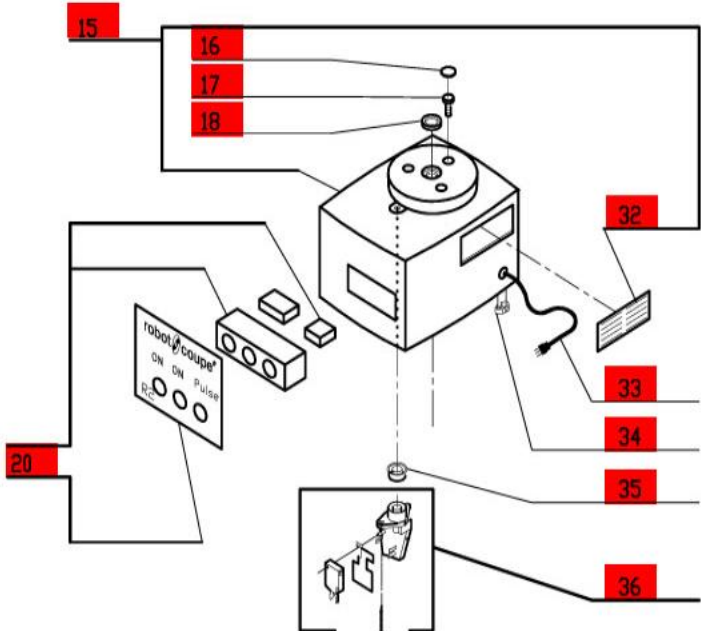

# R2BCLR

Serial Numbers-244xxxxx03 and up  
 1-Speed, 120 Volt, 1 Phase, 60Hz., 1/2 HP.  
 1725 RPM, 7 Amps

**Click on Red Dot  
 OR  
 Call us  
 800-465-6060**

ACCESSORIES