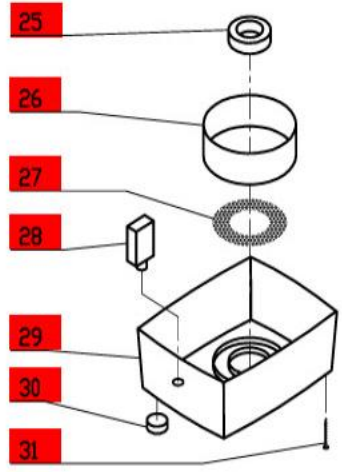

# R2BCLR

Serial Numbers-244xxxxx03 and up  
 1-Speed, 120 Volt, 1 Phase, 60Hz., 1/2 HP.  
 1725 RPM, 7 Amps

**Click on Red Dot  
 OR  
 Call us  
 800-465-6060**

ACCESSORIES