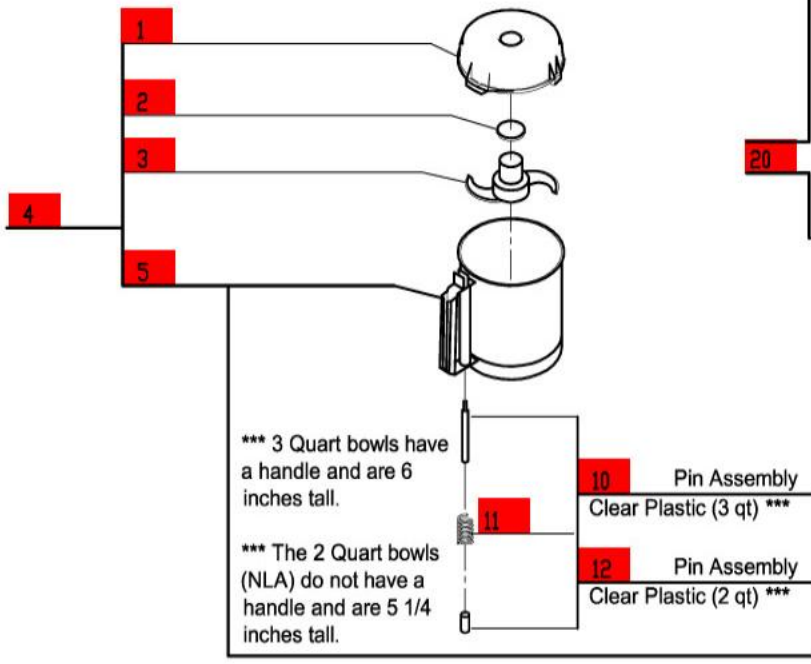

# R2BCLR

Serial Numbers-244xxxxx03 and up  
 1-Speed, 120 Volt, 1 Phase, 60Hz., 1/2 HP.  
 1725 RPM, 7 Amps

**Click on Red Dot  
 OR  
 Call us  
 800-465-6060**

ACCESSORIES