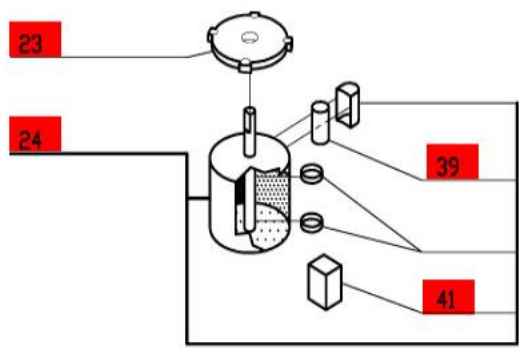

# R2BCLR

Serial Numbers-244xxxxx03 and up  
 1-Speed, 120 Volt, 1 Phase, 60Hz., 1/2 HP.  
 1725 RPM, 7 Amps

**Click on Red Dot  
 OR  
 Call us  
 800-465-6060**

ACCESSORIES