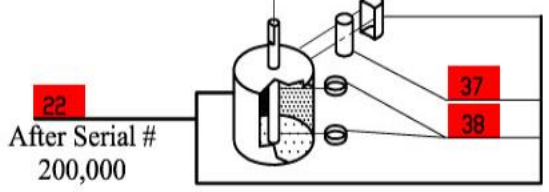

# R2BCLR

Serial Numbers-244xxxxx03 and up  
 1-Speed, 120 Volt, 1 Phase, 60Hz., 1/2 HP.  
 1725 RPM, 7 Amps

**Click on Red Dot  
 OR  
 Call us  
 800-465-6060**

ACCESSORIES