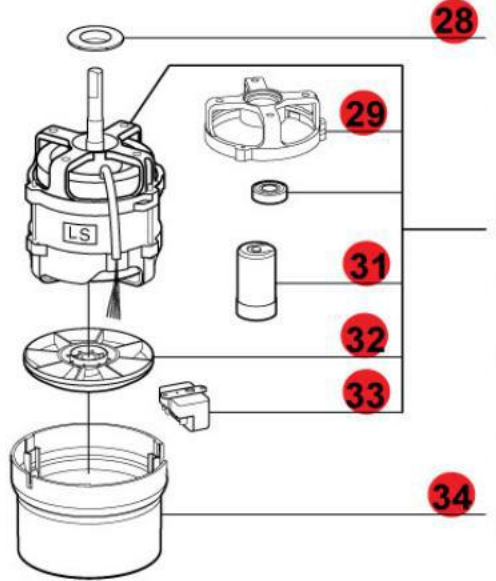

**Need Help
Call us
800-465-6060**

ETL LISTED US
ETL LISTED 9900098
Conforms to
UL NSF/ANSI
Std 763 Std 8
Certified to
CAN/CSA
Std C22.2 No.195

LEROY SOMER MOTOR
Serial Number 498xxxxx03

* USE CONVERSION KIT ITEM 49 TO REPLACE COMPLETE LEROY SOMER MOTOR

ROBOT COUPE MOTOR
Serial Number 545xxxxx03