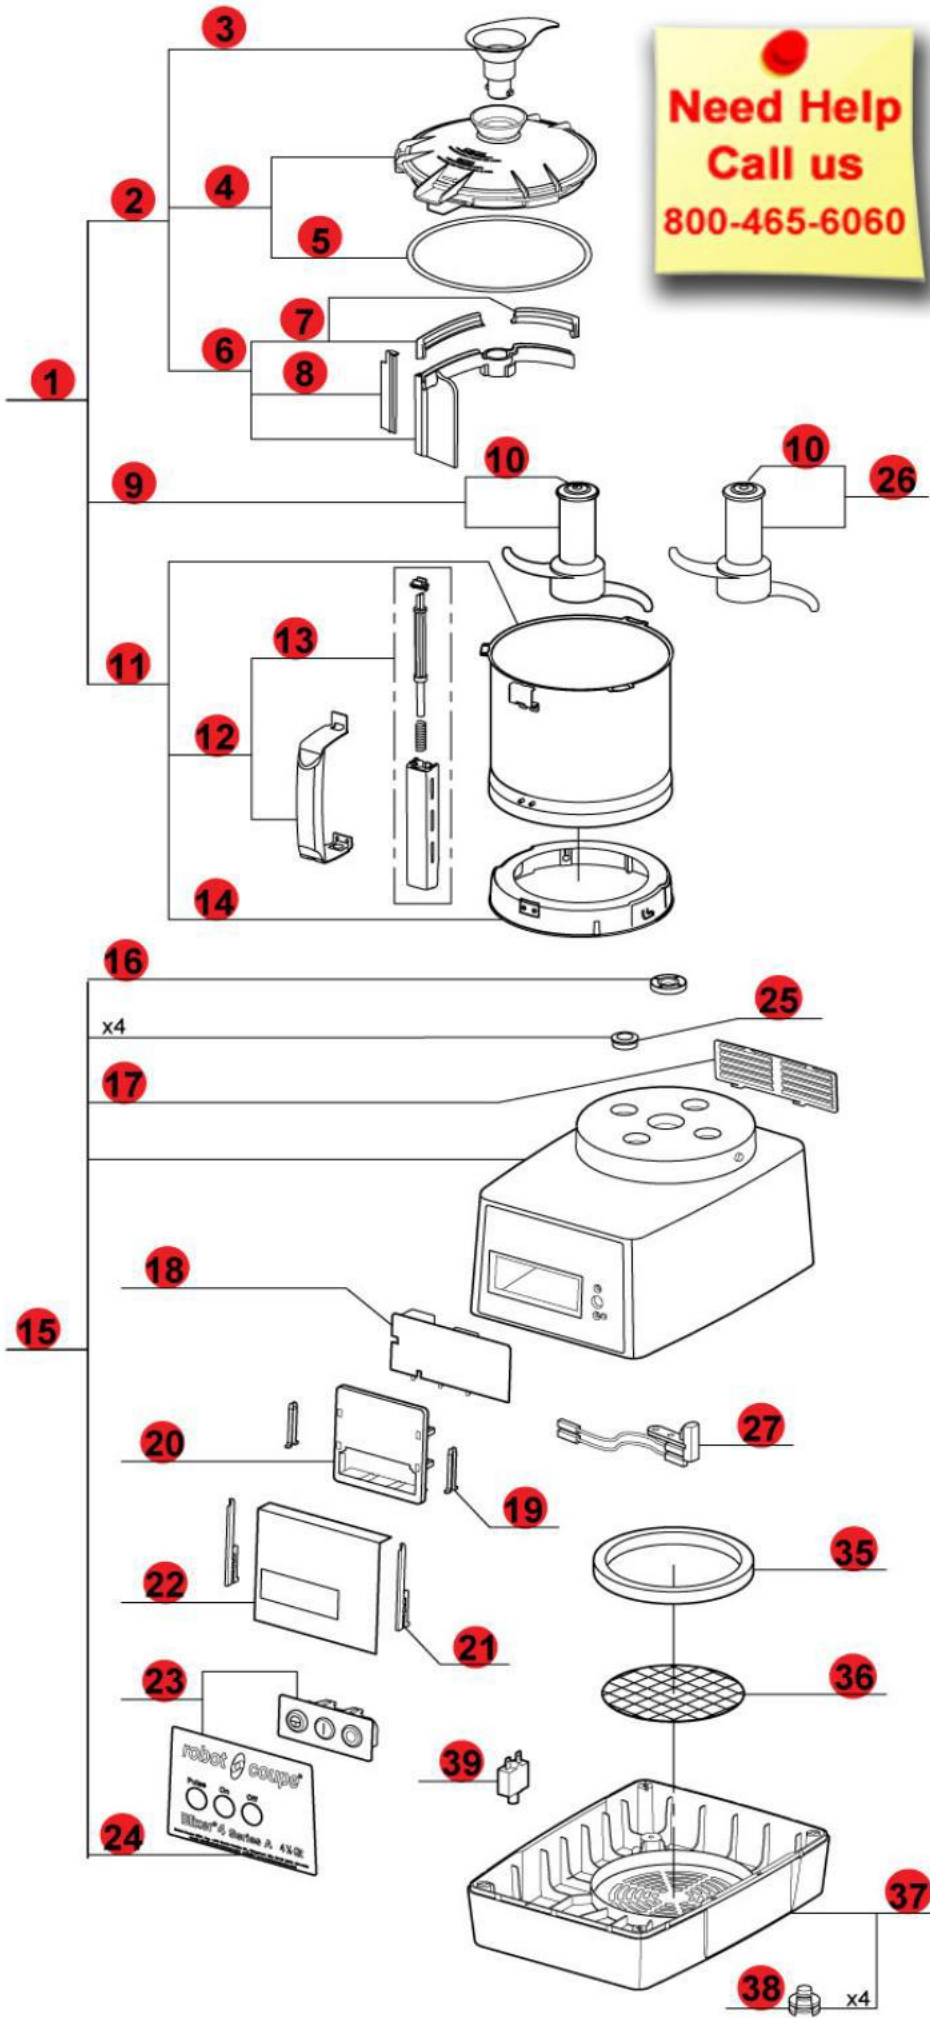

**Need Help
Call us
800-465-6060**

ETL LISTED US
ETL LISTED 9900098
Conforms to
UL NSF/ANSI
Std 763 Std 8
Certified to
CAN/CSA
Std C22.2 No.195

LEROY SOMER MOTOR
Serial Number 498xxxxx03

* USE CONVERSION KIT ITEM 49 TO REPLACE COMPLETE LEROY SOMER MOTOR

ROBOT COUPE MOTOR
Serial Number 545xxxxx03