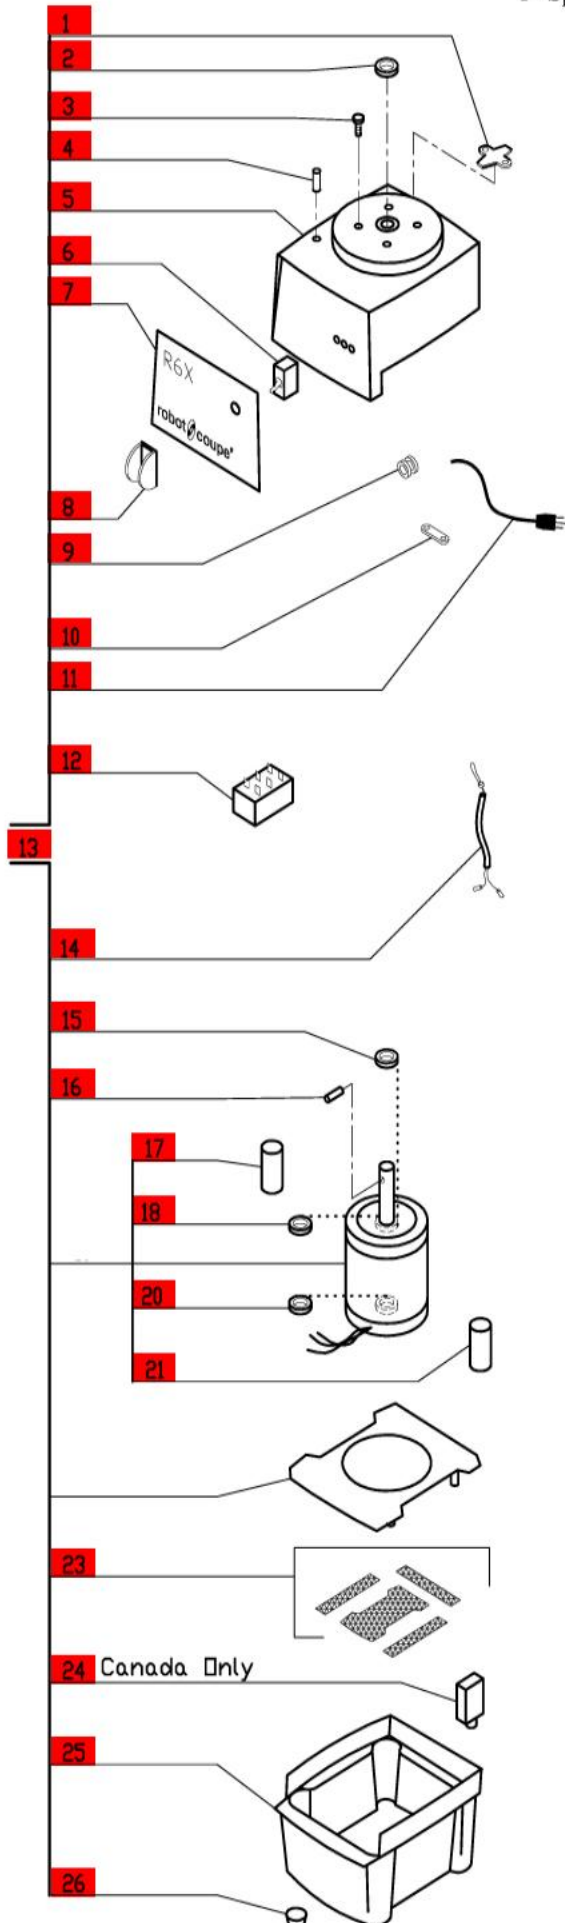

Machines Manufactured before March of 1996

Serial Numbers up to R6X001436. Also, R6X001528 to R6X001537

1- Speed, 120 Volt, 1 Phase, 60Hz., 1/2 HP.

850 RPM, 8 Amps

Use **C** Designated Plates.

Click on Red Dot
OR
Call us
800-465-6060

(Optional)
extra
safety

ACCESSORIES

NOTE: Use 'C' designated plates.