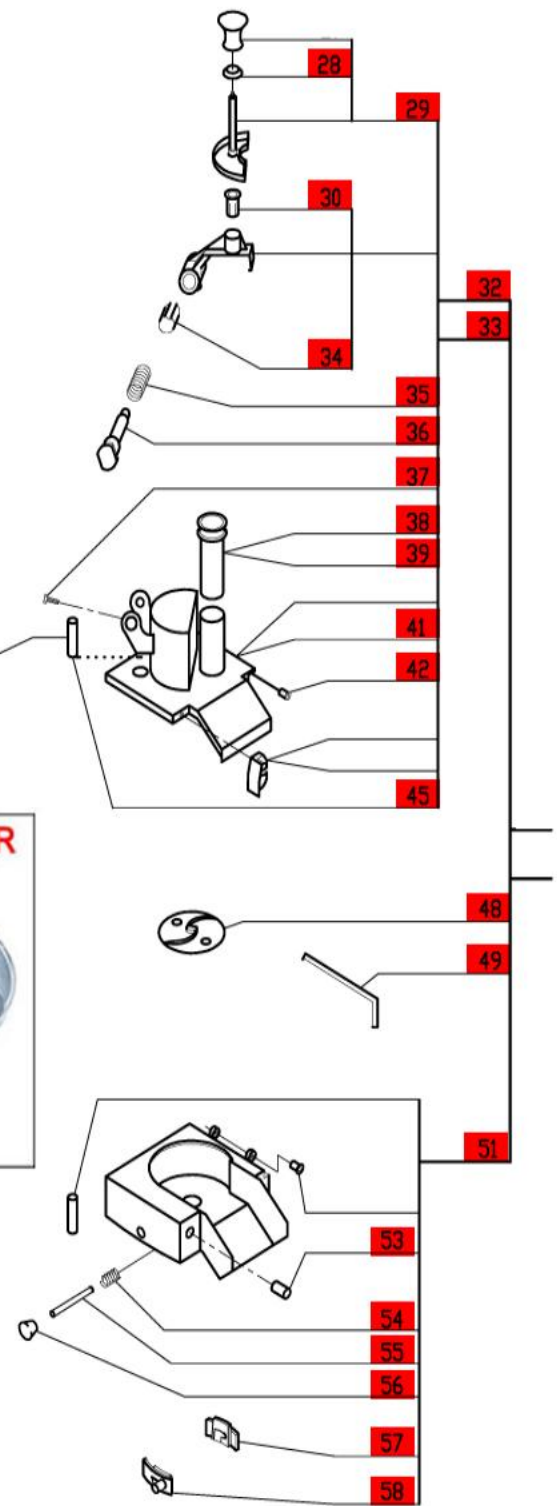

Machines Manufactured before March of 1996

Serial Numbers up to R6X001436. Also, R6X001528 to R6X001537

1- Speed, 120 Volt, 1 Phase, 60Hz., 1/2 HP.

850 RPM, 8 Amps

Use **C** Designated Plates.

Click on Red Dot
OR
Call us
800-465-6060

(Optional)
extra
safety

ACCESSORIES

NOTE: Use 'C' designated plates.