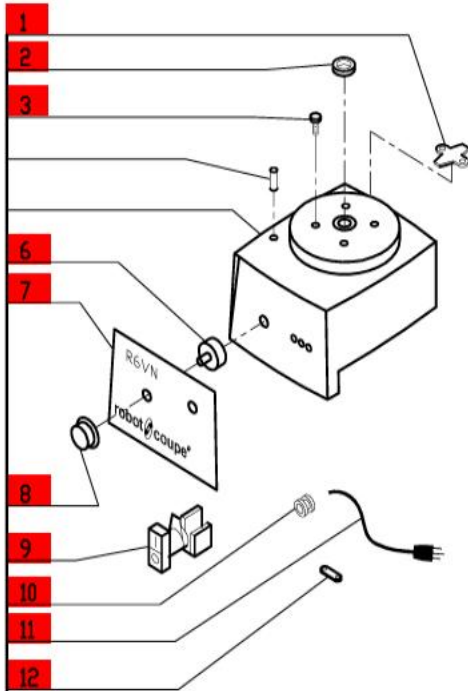

R6VC

Machines Manufactured before March of 1996

Serial Numbers up to R6V001328 Also,

RV001351 to R6V001359

R6V001361 to R6V001370

R6V001386 to R6V001395

R6V001534 to R6V001545

120 Volt, 1 Phase, 60Hz.

Variable Speed-370-3450 RPM

Use C Designated Plates.

Click on Red Dot
OR
Call us
800-465-6060

ACCESSORIES

NOTE: Use 'C' designated plates.