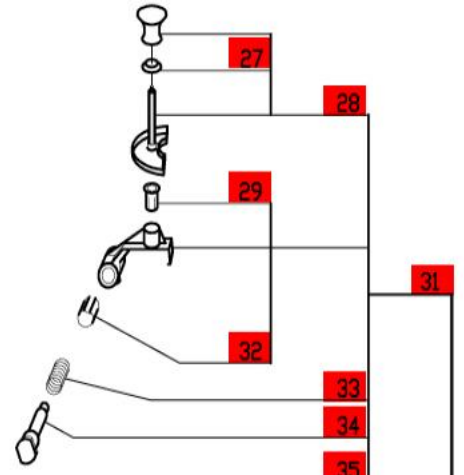

R6VC

Machines Manufactured before March of 1996

Serial Numbers up to R6V001328 Also,

RV001351 to R6V001359

R6V001361 to R6V001370

R6V001386 to R6V001395

R6V001534 to R6V001545

120 Volt, 1 Phase, 60Hz.

Variable Speed-370-3450 RPM

Use C Designated Plates.

Click on Red Dot
OR
Call us
800-465-6060

ACCESSORIES

NOTE: Use 'C' designated plates.