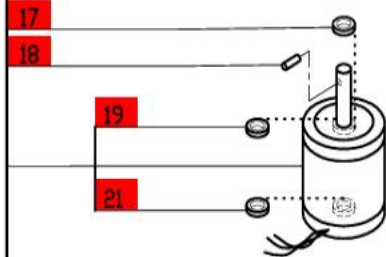

Variable Speed-370-3450 RPM

Use C Designated Plates.

Click on Red Dot
OR
Call us
800-465-6060

ACCESSORIES

NOTE: Use 'C' designated plates.