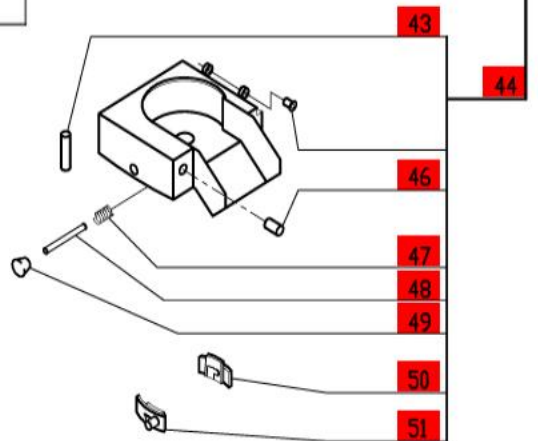

Variable Speed-370-3450 RPM

Use C Designated Plates.

Click on Red Dot
OR
Call us
800-465-6060

ACCESSORIES

NOTE: Use 'C' designated plates.