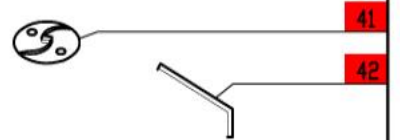

R6VC

Machines Manufactured before March of 1996

Serial Numbers up to R6V001328 Also,

RV001351 to R6V001359

R6V001361 to R6V001370

R6V001386 to R6V001395

R6V001534 to R6V001545

120 Volt, 1 Phase, 60Hz.

Variable Speed-370-3450 RPM

Use C Designated Plates.

Click on Red Dot
OR
Call us
800-465-6060

ACCESSORIES

NOTE: Use 'C' designated plates.