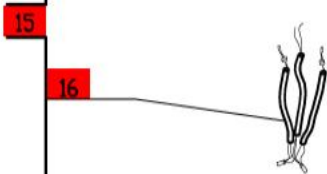

R6VC

Machines Manufactured before March of 1996

Serial Numbers up to R6V001328 Also,

RV001351 to R6V001359

R6V001361 to R6V001370

R6V001386 to R6V001395

R6V001534 to R6V001545

120 Volt, 1 Phase, 60Hz.

Variable Speed-370-3450 RPM

Use C Designated Plates.

Click on Red Dot
OR
Call us
800-465-6060

ACCESSORIES

NOTE: Use 'C' designated plates.