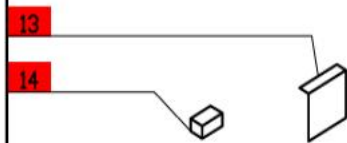

Variable Speed-370-3450 RPM

Use C Designated Plates.

Click on Red Dot
OR
Call us
800-465-6060

ACCESSORIES

NOTE: Use 'C' designated plates.