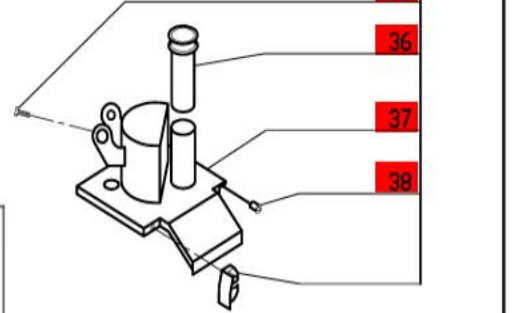

Variable Speed-370-3450 RPM

Use C Designated Plates.

Click on Red Dot
OR
Call us
800-465-6060

ACCESSORIES

NOTE: Use 'C' designated plates.