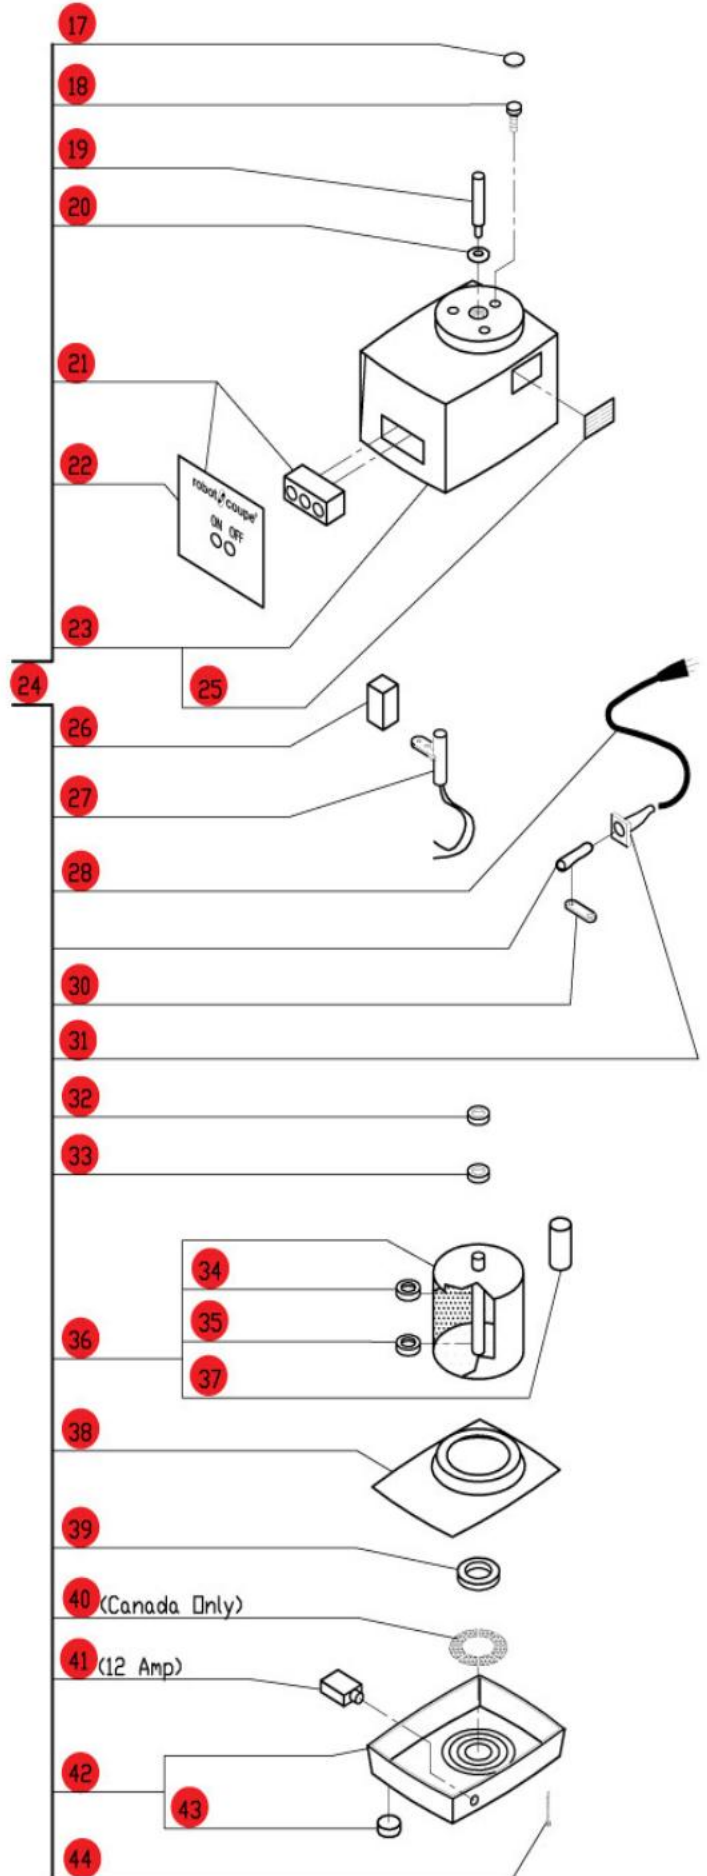

BX3 Blixer®

1- Speed, 120 Volt, 1 Phase, 60Hz., 1/2 HP.
3450 RPM, 10.5 Amps

**Need Help
Call us
800-465-6060**