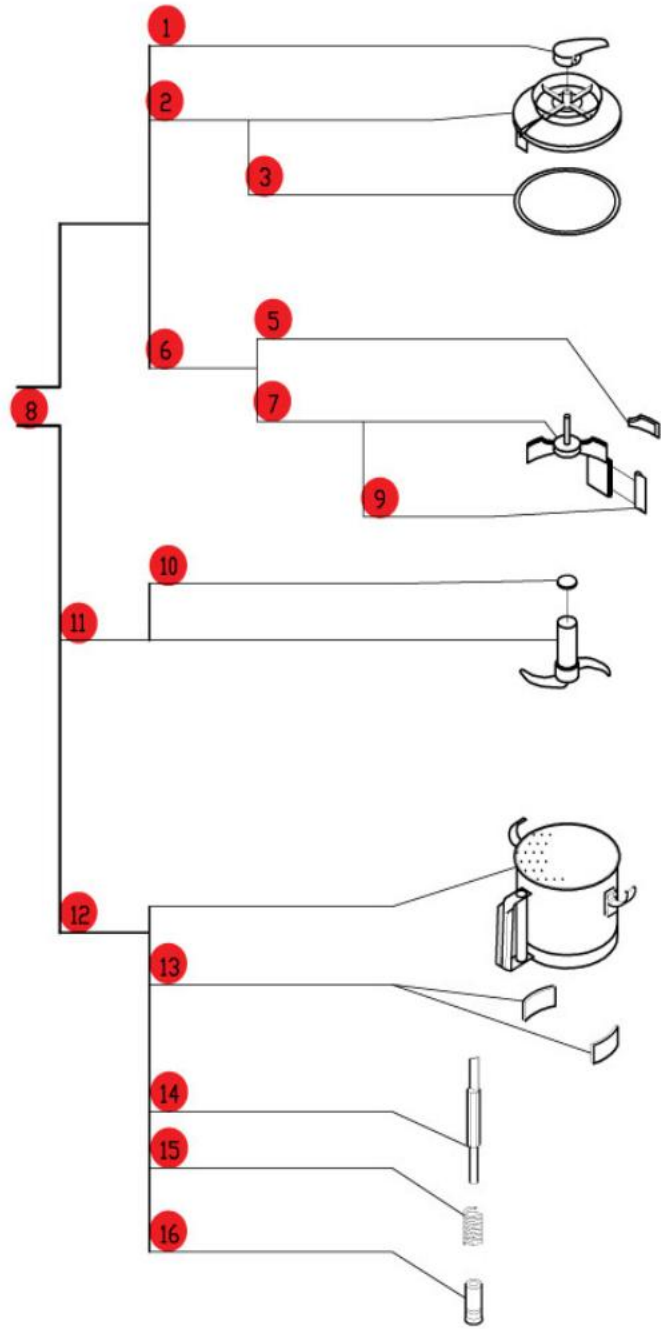

BX3 Blixer®

1- Speed, 120 Volt, 1 Phase, 60Hz., 1/2 HP.
3450 RPM, 10.5 Amps

**Need Help
Call us
800-465-6060**