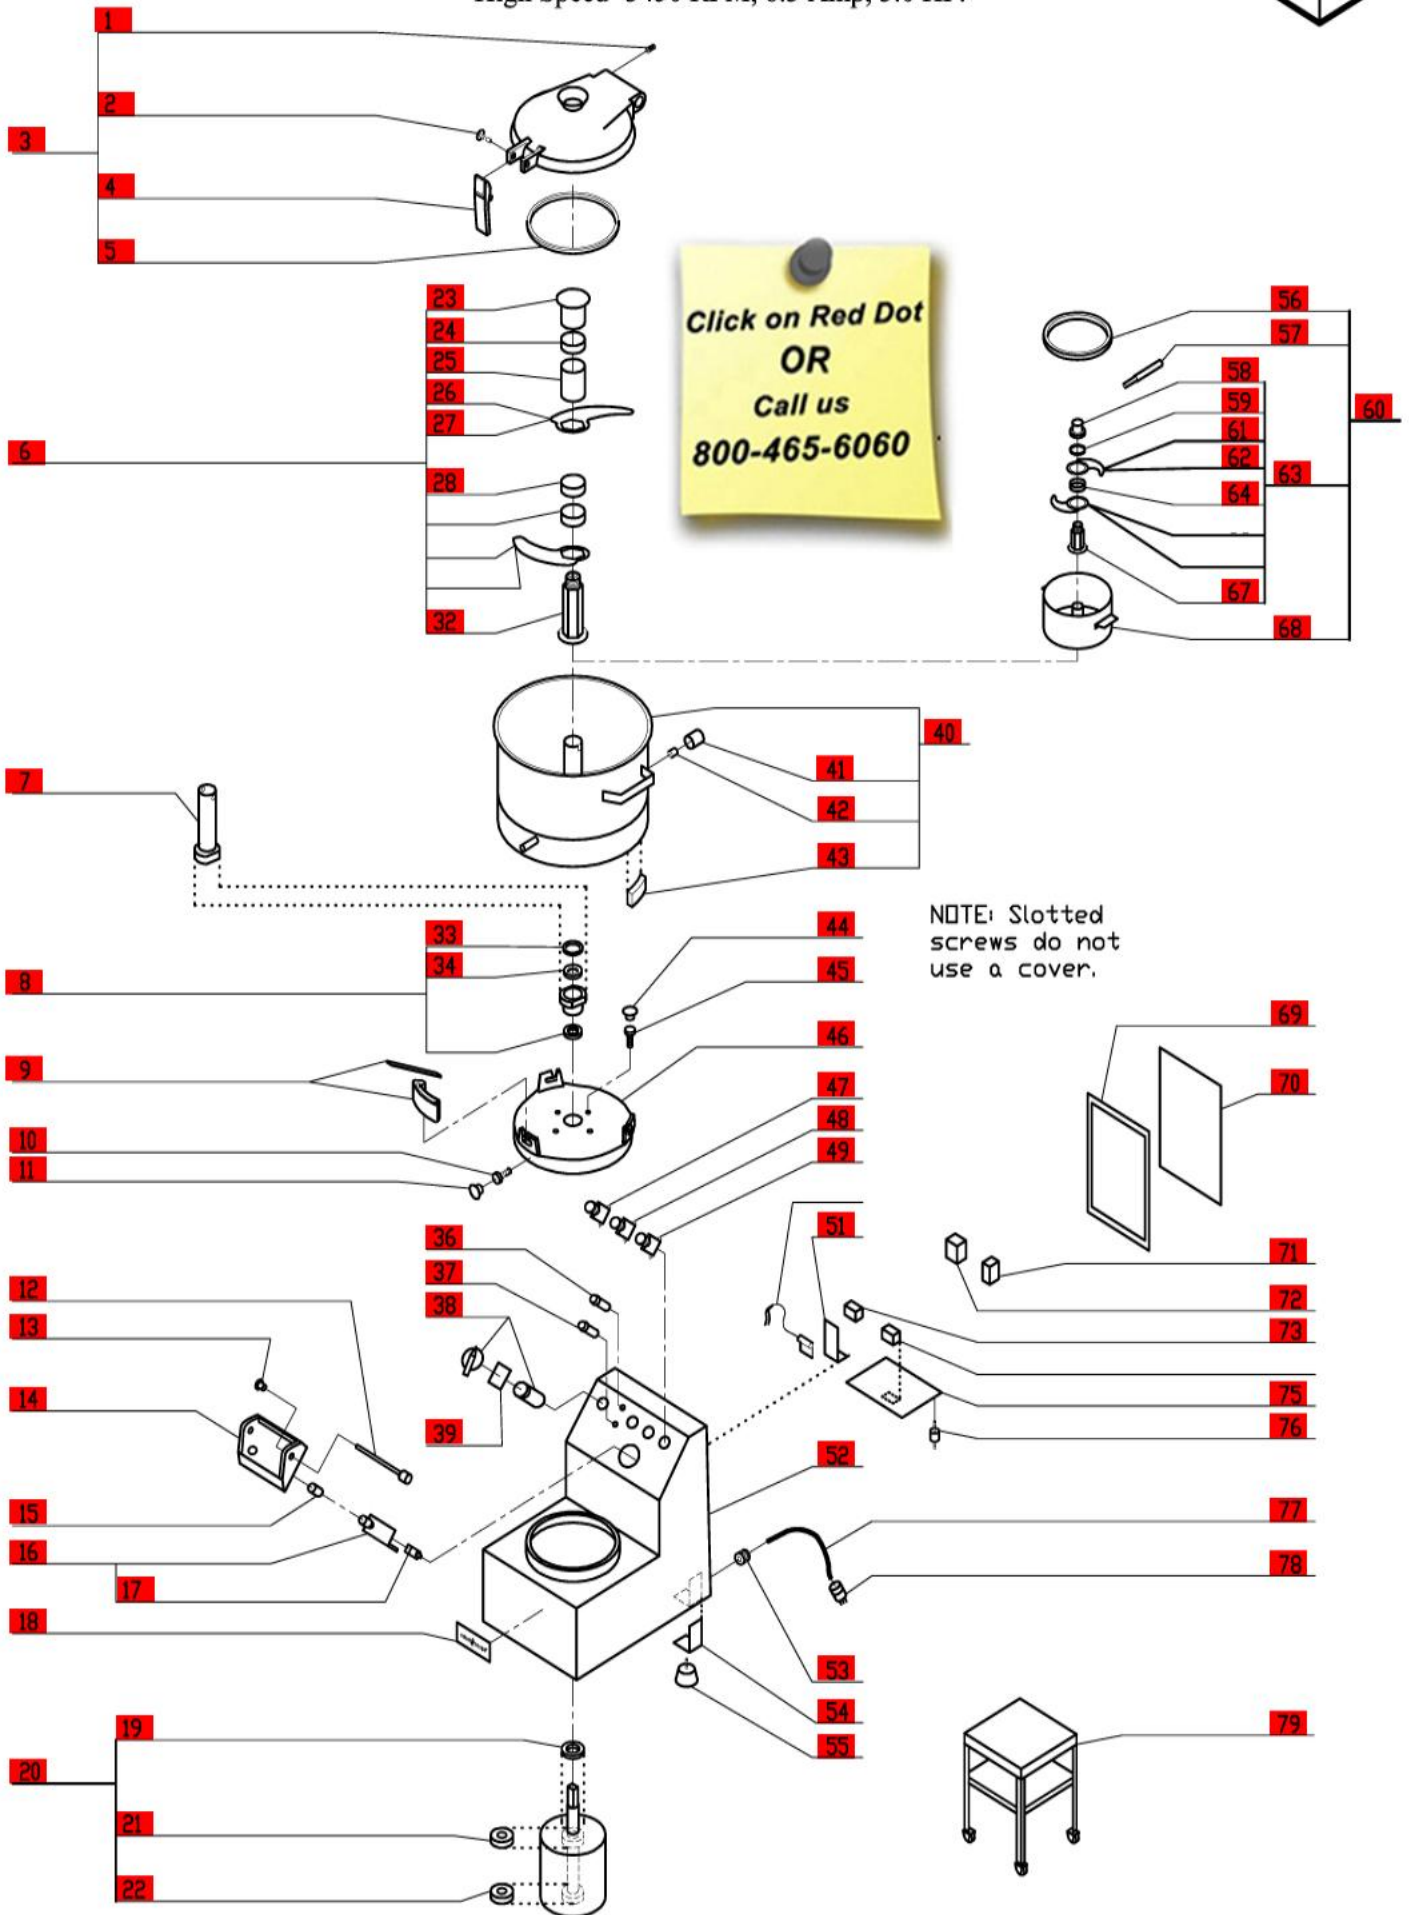

# R8U

2- Speed, 208-240 Volt, 3 Phase, 60Hz.,  
 Low Speed- 1725 RPM, 8.2 Amp, 2.0 HP.  
 High Speed- 3450 RPM, 8.3 Amp, 3.0 HP.

Click on Red Dot  
 OR  
 Call us  
 800-465-6060

NOTE: Slotted screws do not use a cover.