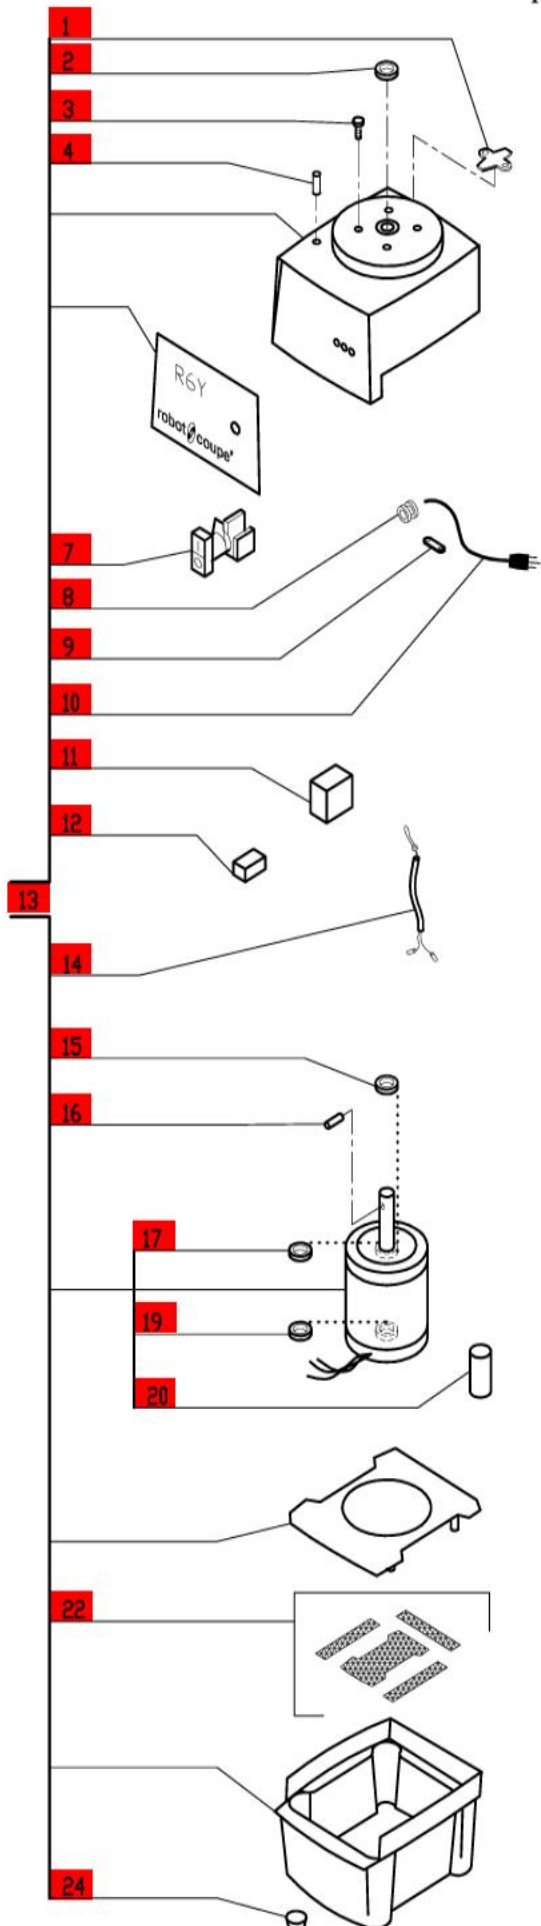

Machines Manufactured before March of 1996

Serial Numbers up to R6Y000687. Also, R6Y000690, R6Y000691, and R6Y000757

1- Speed, 120 Volt, 1 Phase, 60Hz., 1 HP.

1725 RPM, 12 Amps

**Click on Red Dot
OR
Call us
800-465-6060**

Note: Part number R670 with plastic caps, part number R3070U, is no longer available.

The replacement part number R670, incorporates a metal plug cap.

ACCESSORIES