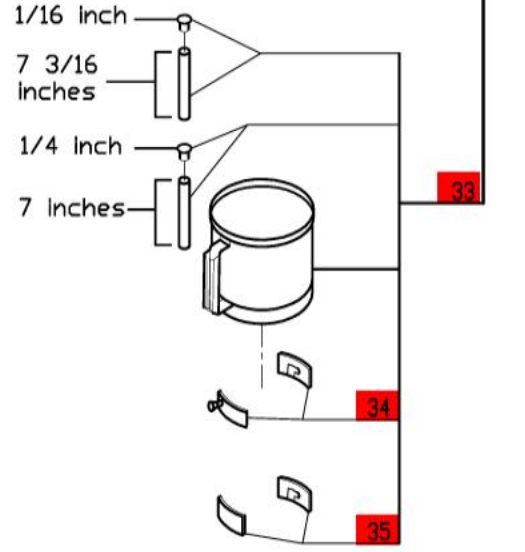

Note: Part number R670 with plastic caps, part number R3070U, is no longer available.

The replacement part number R670, incorporates a metal plug cap.

ACCESSORIES