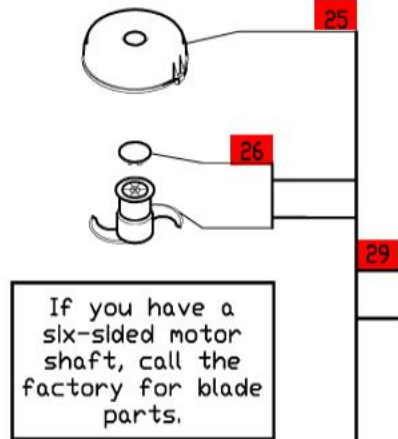

Machines Manufactured before March of 1996

Serial Numbers up to R6Y000687. Also, R6Y000690, R6Y000691, and R6Y000757

1- Speed, 120 Volt, 1 Phase, 60Hz., 1 HP.

1725 RPM, 12 Amps

**Click on Red Dot
OR
Call us
800-465-6060**

Note: Part number R670 with plastic caps, part number R3070U, is no longer available.

The replacement part number R670, incorporates a metal plug cap.

ACCESSORIES