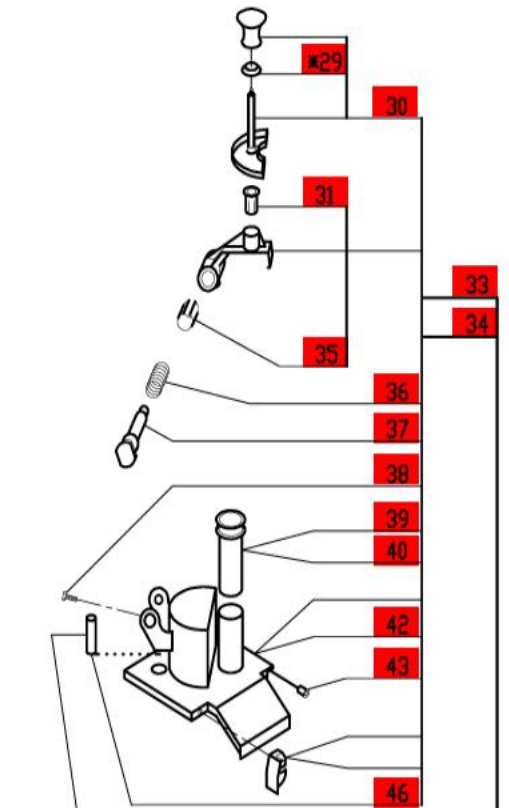

Machines Manufactured before March of 1996

Serial Numbers up to R6N002727N also R6N002767N to R6N002768N

2- Speed, 208-240 Volt, 3 Phase, 60Hz., 1 HP.

Low Speed-850 RPM, 2.6 Amps

High Speed-1725 RPM, 2.8 Amps

Use **C** Designated Plates.

Click on Red Dot
OR
Call us
800-465-6060

(Optional)
extra
safety

ACCESSORIES

NOTE: Use 'C' designated plates.