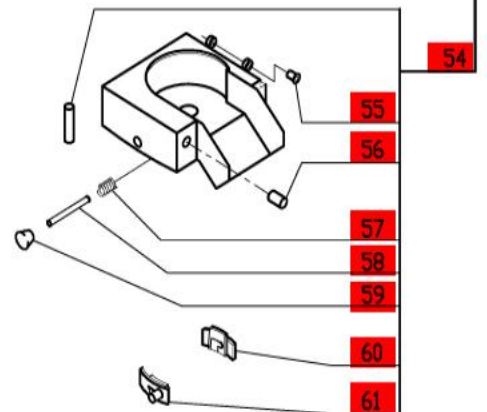

Machines Manufactured before March of 1996

Serial Numbers up to R6N002727N also R6N002767N to R6N002768N

2- Speed, 208-240 Volt, 3 Phase, 60Hz., 1 HP.

Low Speed-850 RPM, 2.6 Amps

High Speed-1725 RPM, 2.8 Amps

Use **C** Designated Plates.

Click on Red Dot
OR
Call us
800-465-6060

(Optional)
extra
safety

ACCESSORIES

NOTE: Use 'C' designated plates.