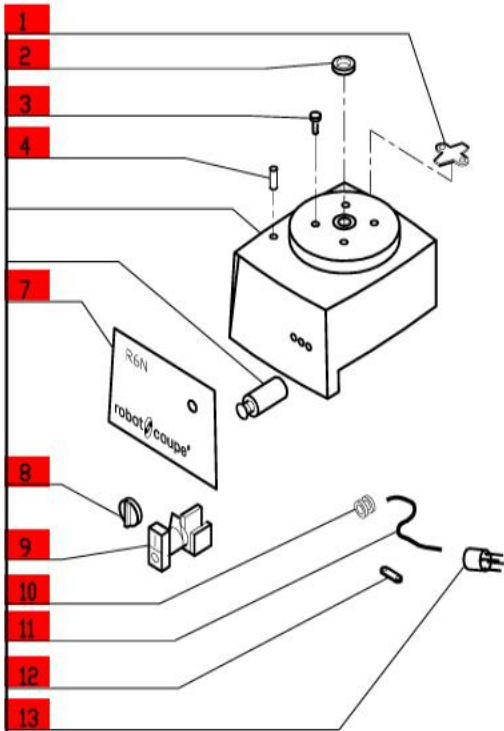

Machines Manufactured before March of 1996

Serial Numbers up to R6N002727N also R6N002767N to R6N002768N

2- Speed, 208-240 Volt, 3 Phase, 60Hz., 1 HP.

Low Speed-850 RPM, 2.6 Amps

High Speed-1725 RPM, 2.8 Amps

Use **C** Designated Plates.

Click on Red Dot
OR
Call us
800-465-6060

(Optional)
extra
safety

ACCESSORIES

NOTE: Use 'C' designated plates.