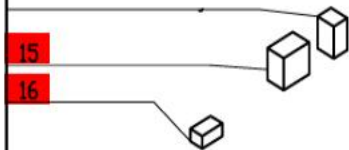

Machines Manufactured before March of 1996

Serial Numbers up to R6N002727N also R6N002767N to R6N002768N

2- Speed, 208-240 Volt, 3 Phase, 60Hz., 1 HP.

Low Speed-850 RPM, 2.6 Amps

High Speed-1725 RPM, 2.8 Amps

Use **C** Designated Plates.