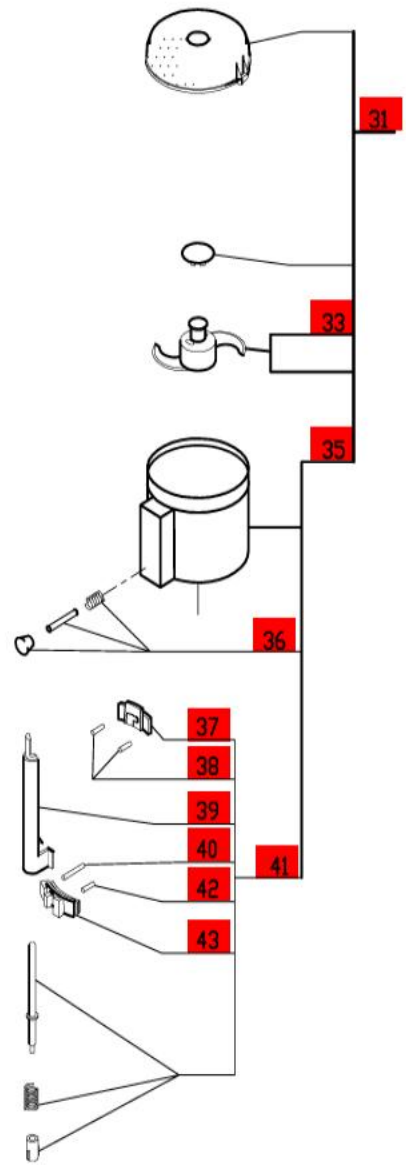

Machines Manufactured before March of 1996

Serial Numbers up to R4Y001577N

1- Speed, 120 Volt, 1 Phase, 60Hz. 1725 RPM

ACCESSORIES