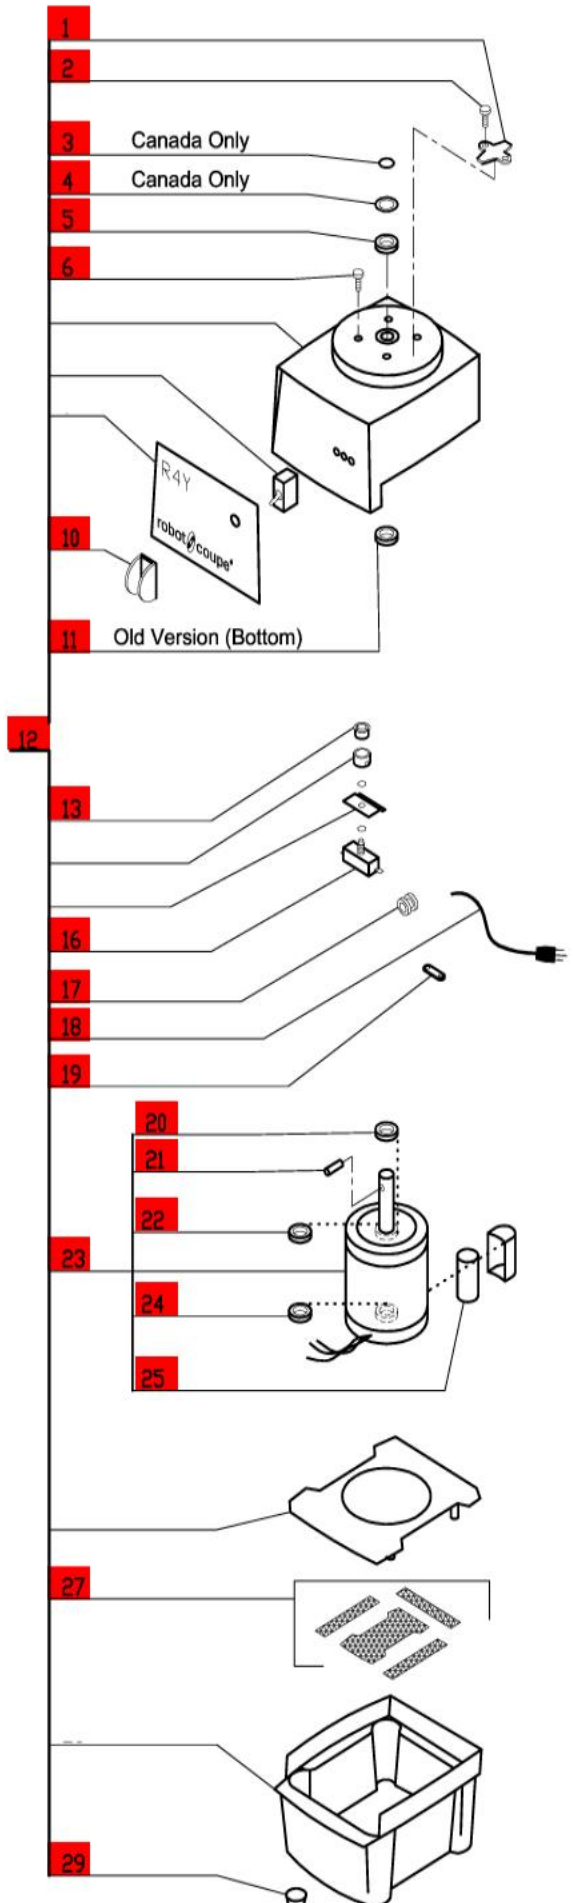

Machines Manufactured before March of 1996

Serial Numbers up to R4Y001577N

1- Speed, 120 Volt, 1 Phase, 60Hz. 1725 RPM

ACCESSORIES