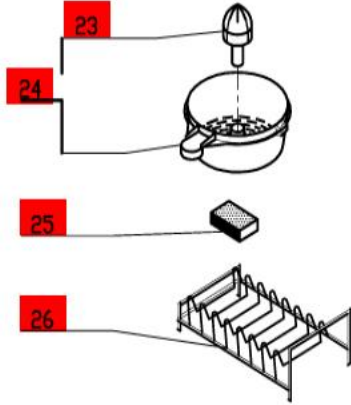

# R300 Series B

Series B Machines-Serial Numbers FP002243 and up.

Also Ser. Numbers 106/xxxx

1-Speed, 120 Volt, 1 Phase, 60Hz., 1/2 HP.

1725 RPM, 9 Amps

(\*A)  
11  
Assembly R3056A  
is no longer  
available.  
Order 27213  
Assembly

### ACCESSORIES

(\*A) No Longer Available.

(\*B) Part number R3040B  
comes complete with  
magnetic switch.

Click on Red Dot  
OR  
Call us  
800-465-6060