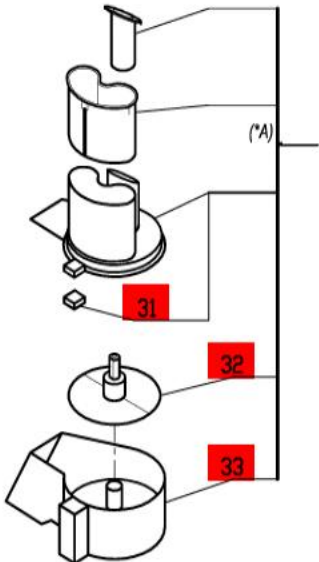

# R300 Series B

Series B Machines-Serial Numbers FP002243 and up.

Also Ser. Numbers 106/xxxx

1-Speed, 120 Volt, 1 Phase, 60Hz., 1/2 HP.

1725 RPM, 9 Amps

(\*A)  
11  
Assembly R3056A  
is no longer  
available.  
Order 27213  
Assembly

### ACCESSORIES

(\*A) No Longer Available.

(\*B) Part number R3040B  
comes complete with  
magnetic switch.

Click on Red Dot  
OR  
Call us  
800-465-6060