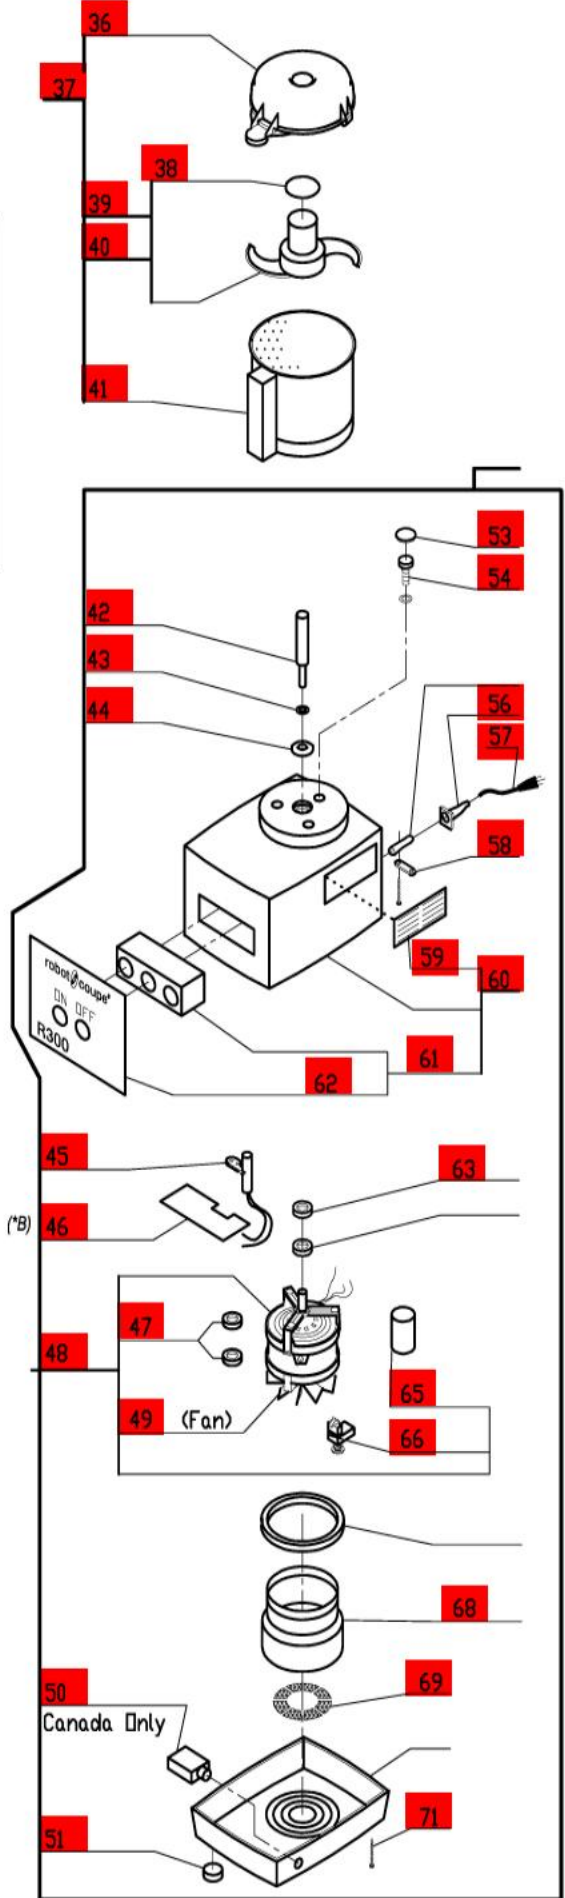

# R300 Series B

Series B Machines-Serial Numbers FP002243 and up.

Also Ser. Numbers 106/xxxx

1-Speed, 120 Volt, 1 Phase, 60Hz., 1/2 HP.

1725 RPM, 9 Amps

(\*A)  
11  
Assembly R3056A  
is no longer  
available.  
Order 27213  
Assembly

### ACCESSORIES

(\*A) No Longer Available.

(\*B) Part number R3040B  
comes complete with  
magnetic switch.

Click on Red Dot  
OR  
Call us  
800-465-6060