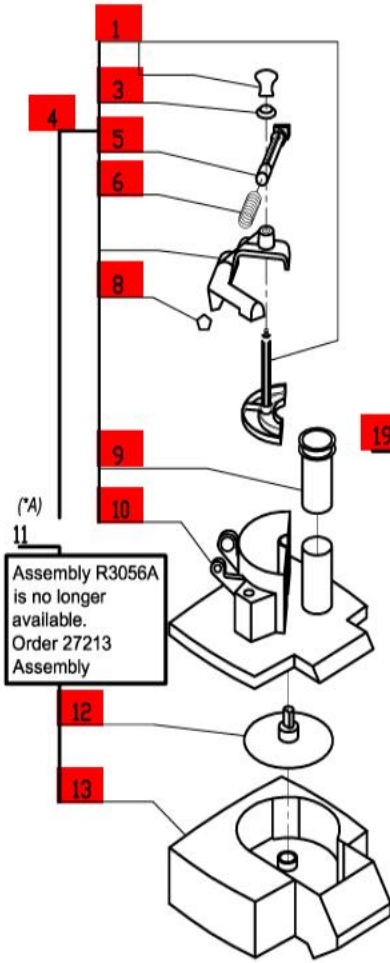

# R300 Series B

Series B Machines-Serial Numbers FP002243 and up.

Also Ser. Numbers 106/xxxx

1-Speed, 120 Volt, 1 Phase, 60Hz., 1/2 HP.

1725 RPM, 9 Amps

(\*A)  
11  
Assembly R3056A  
is no longer  
available.  
Order 27213  
Assembly

### ACCESSORIES

(\*A) No Longer Available.

(\*B) Part number R3040B  
comes complete with  
magnetic switch.

Click on Red Dot  
OR  
Call us  
800-465-6060