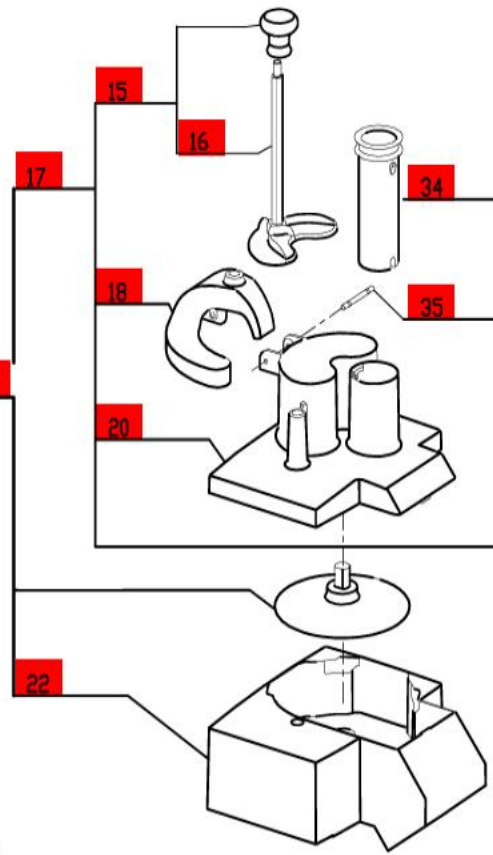

# R300 Series B

Series B Machines-Serial Numbers FP002243 and up.

Also Ser. Numbers 106/xxxx

1-Speed, 120 Volt, 1 Phase, 60Hz., 1/2 HP.

1725 RPM, 9 Amps

(\*A)  
11  
Assembly R3056A  
is no longer  
available.  
Order 27213  
Assembly

### ACCESSORIES

(\*A) No Longer Available.

(\*B) Part number R3040B  
comes complete with  
magnetic switch.

Click on Red Dot  
OR  
Call us  
800-465-6060