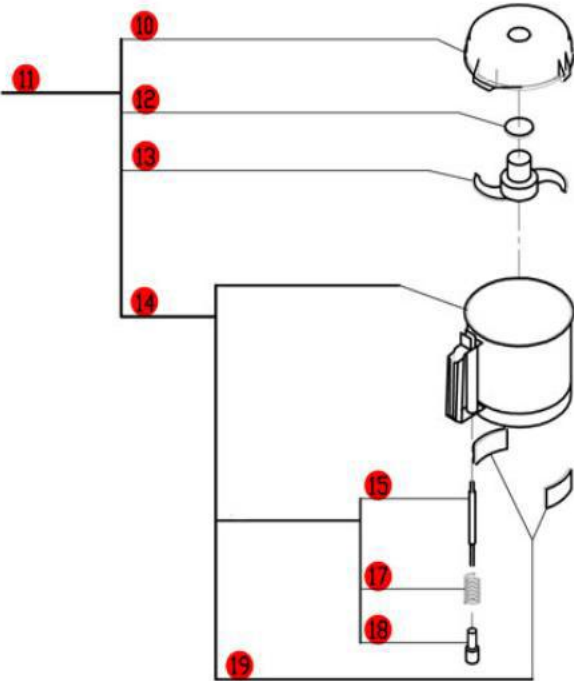

# R2N Ultra (3 Quart)

Serial Number Series- 247xxxxx03  
 1- Speed, 120 Volt, 1 Phase, 60Hz., 1 HP.  
 1725 RPM, 7 Amps

Any complete Feed Lead Set can be replaced with 27242

**CLICK HERE FOR DISCS**

\*39109 includes 407670 Front Data Plate

**Click on Red Dot OR Call us 800-465-6060**

ACCESSORIES