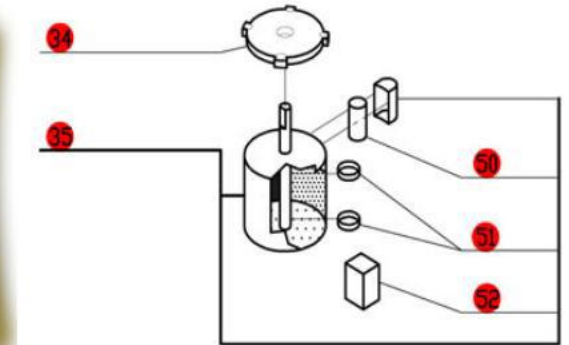

# R2N Ultra (3 Quart)

Serial Number Series- 247xxxxx03  
 1- Speed, 120 Volt, 1 Phase, 60Hz., 1 HP.  
 1725 RPM, 7 Amps

Any complete Feed Lead Set can be replaced with 27242

**CLICK HERE FOR DISCS**

\*39109 includes 407670 Front Data Plate