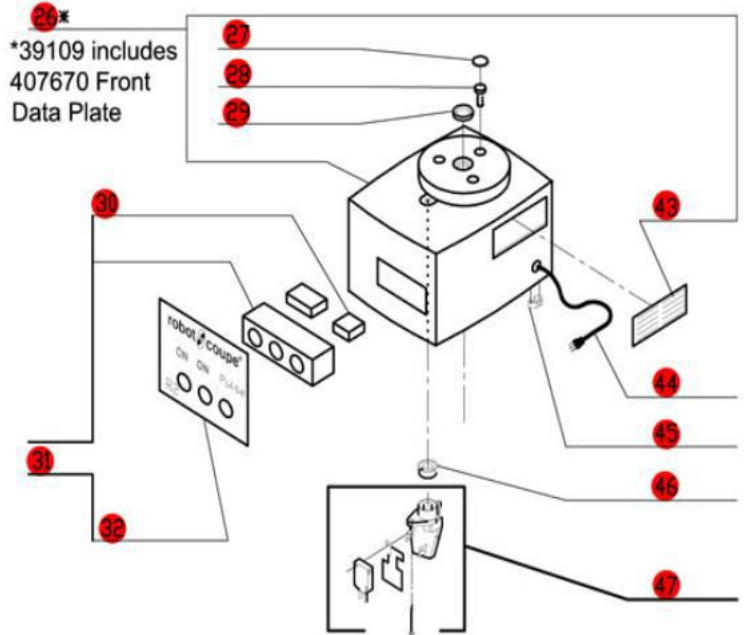

# R2N Ultra (3 Quart)

Serial Number Series- 247xxxxx03  
 1- Speed, 120 Volt, 1 Phase, 60Hz., 1 HP.  
 1725 RPM, 7 Amps

Any complete Feed Lead Set can be replaced with 27242

**CLICK HERE FOR DISCS**

\*39109 includes 407670 Front Data Plate

**Click on Red Dot OR Call us 800-465-6060**

ACCESSORIES