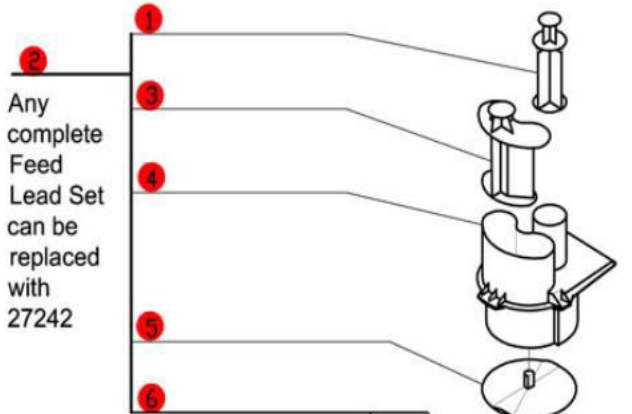

# R2N Ultra (3 Quart)

Serial Number Series- 247xxxxx03  
 1- Speed, 120 Volt, 1 Phase, 60Hz., 1 HP.  
 1725 RPM, 7 Amps

Any complete Feed Lead Set can be replaced with 27242

**CLICK HERE FOR DISCS**

\*39109 includes 407670 Front Data Plate