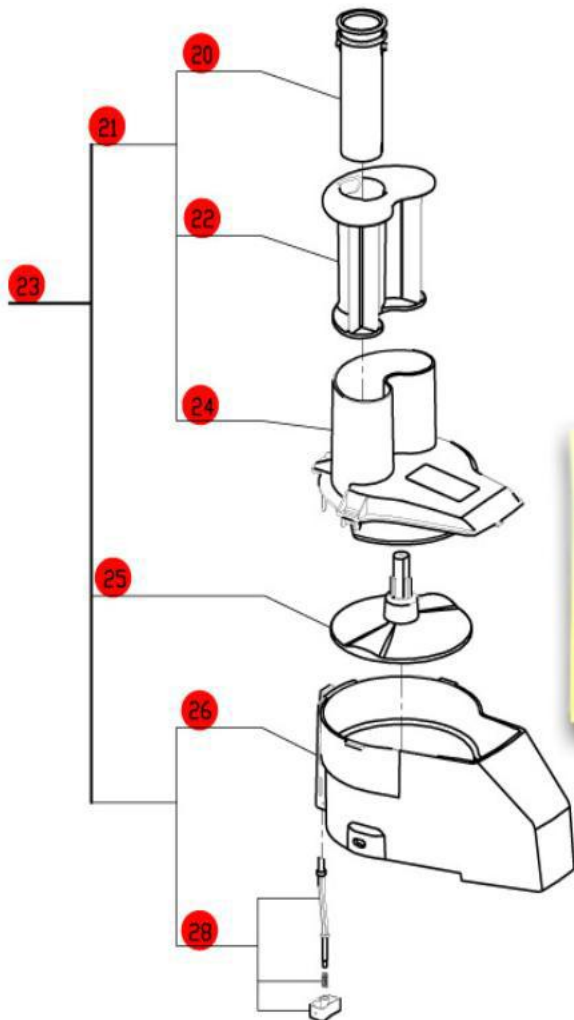

robot coupe® U.S.A., Inc.

R2 Dicing Ultra

Serial Numbers-257xxxxx03
1-Speed, 120 Volt, 1 Phase, 60Hz., 2.2 HP.
1725 RPM, 13 Amps

CLICK HERE FOR DISCS

ACCESSORIES

Click on Red Dot
OR
Call us for help
800-465-6060