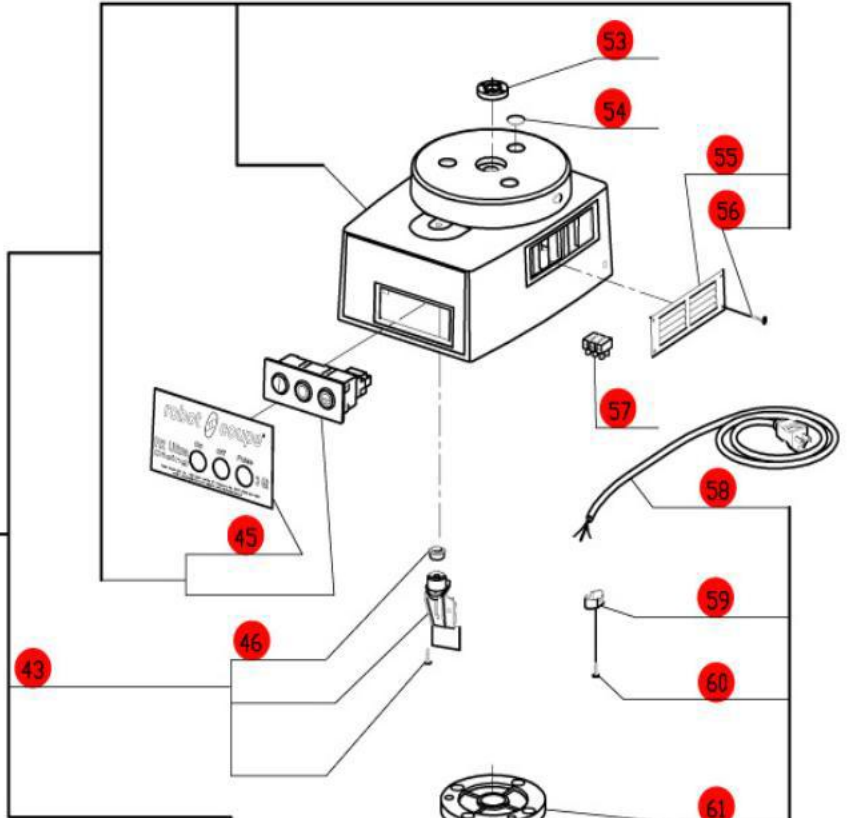

robot coupe® U.S.A., Inc.

R2 Dicing Ultra

Serial Numbers-257xxxxx03
1-Speed, 120 Volt, 1 Phase, 60Hz., 2.2 HP.
1725 RPM, 13 Amps

CLICK HERE FOR DISCS

ACCESSORIES

Click on Red Dot
OR
Call us for help
800-465-6060