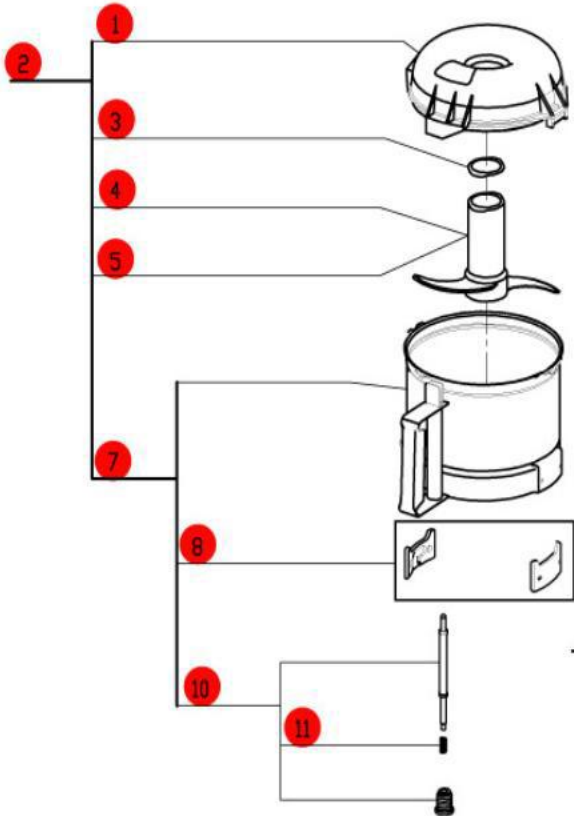

robot coupe® U.S.A., Inc.

R2 Dicing Ultra

Serial Numbers-257xxxxx03
1-Speed, 120 Volt, 1 Phase, 60Hz., 2.2 HP.
1725 RPM, 13 Amps

CLICK HERE FOR DISCS

ACCESSORIES

Click on Red Dot
OR
Call us for help
800-465-6060