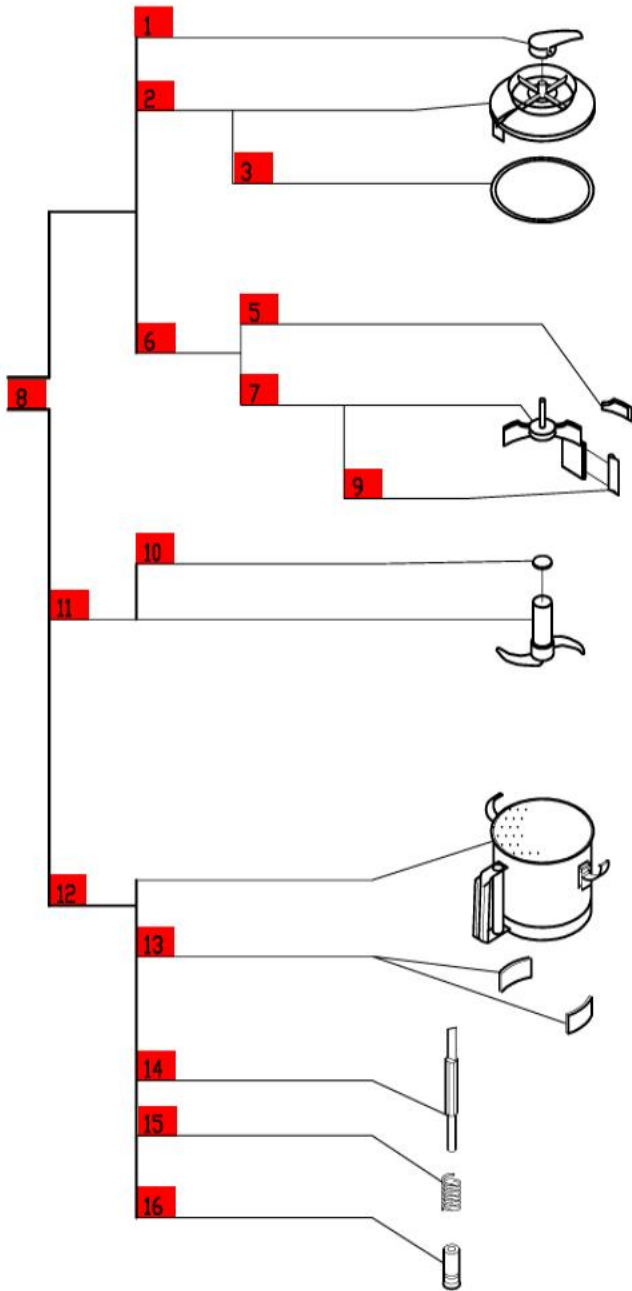

BX3 Blixer®

1- Speed, 120 Volt, 1 Phase, 60Hz., 1/2 HP.
3450 RPM, 10.5 Amps

Click on Red Dot
OR
Call us
800-465-6060