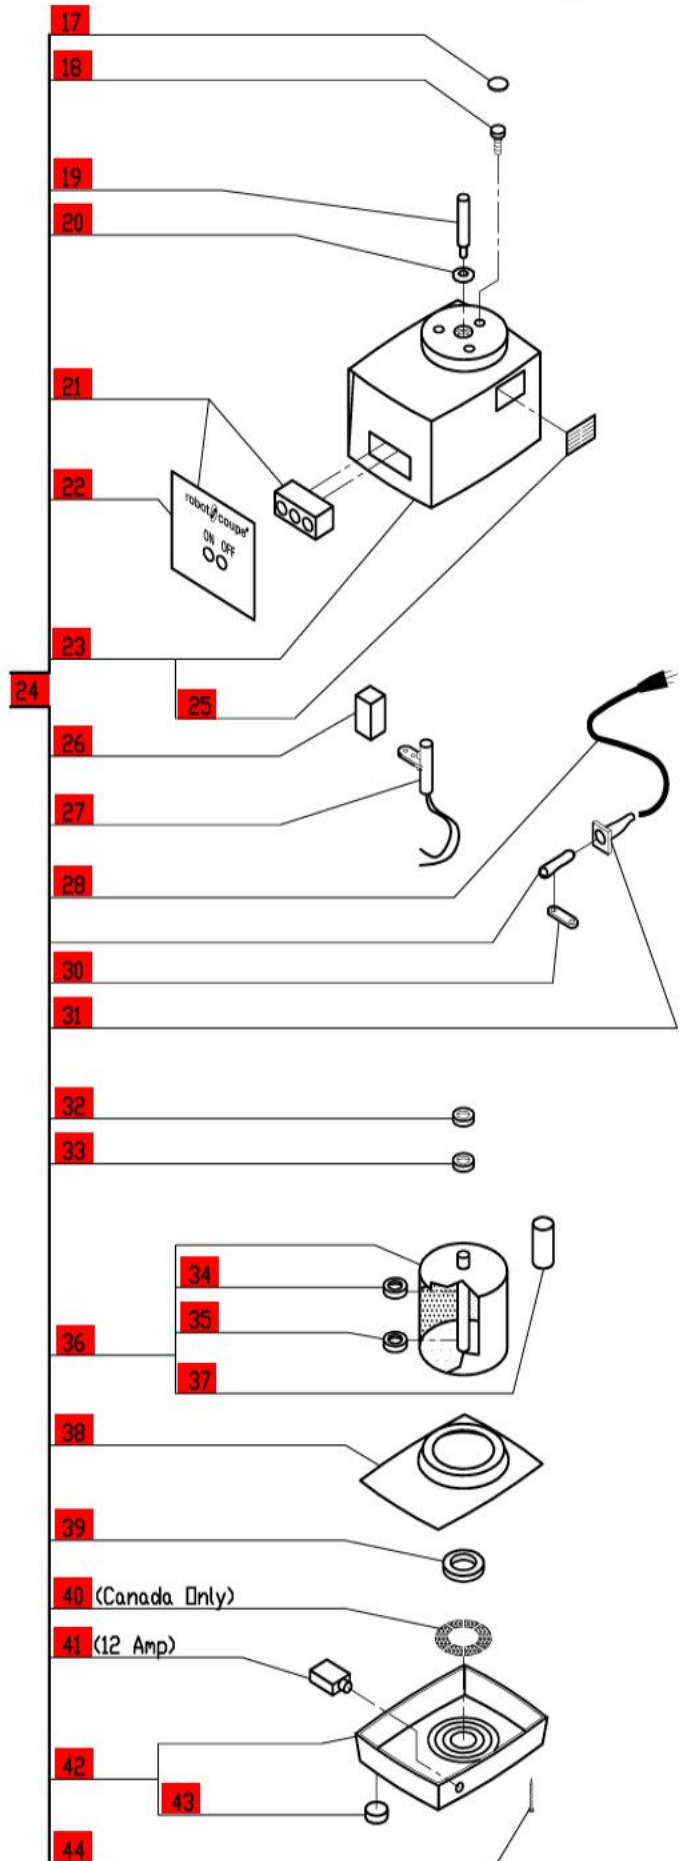

BX3 Blixer®

1- Speed, 120 Volt, 1 Phase, 60Hz., 1/2 HP.
3450 RPM, 10.5 Amps

Click on Red Dot
OR
Call us
800-465-6060